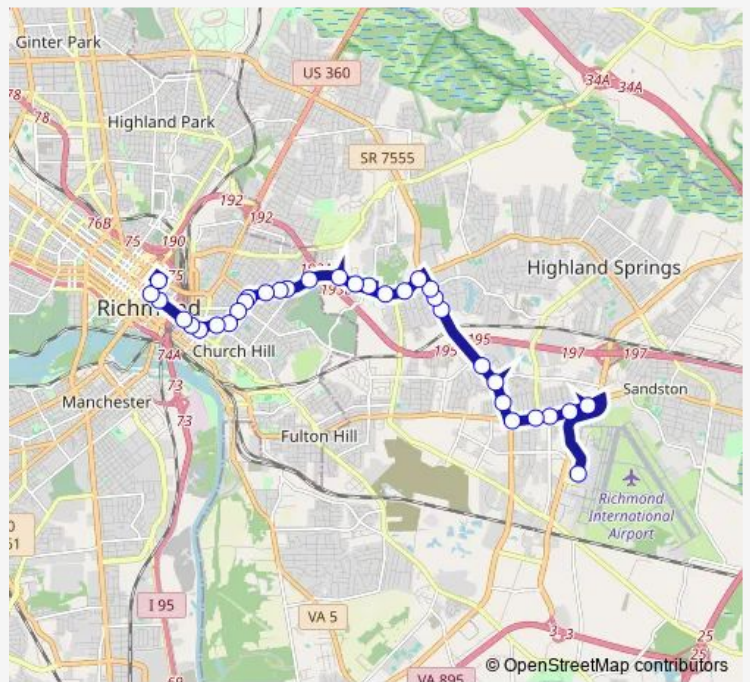

Bus 7a Nine Mile/Airport

[Go to website](#)

Direction
 RIC Airport — Transfer Station BAY B
 33 stops
[Open route schedule](#)

- RIC Airport
- Williamsburg + Eastcoast Ation
- Williamsburg + Sanborn Pkwy
- Williamsburg + Airport Square
- Williamsburg + LEA Lane
- Williamsburg + Allenshaw
- Laburnum + Finley
- Laburnum + Audubon (Fs)
- Laburnum + Jan
- Laburnum + Thornhurst
- Laburnum + Glensprings
- Laburnum + Colwyck
- Nine Mile + Watson
- Nine Mile + E Richmond
- Nine Mile & Masonic
- Eastern Henrico Government Center
- Nine Mile + Echo
- Nine Mile + Gordon Lane
- Nine Mile + Bunche Place
- Nine Mile + 30th
- Nine Mile + 29th

Route schedule
 RIC Airport — Transfer Station BAY B

Monday	05:15-23:45
Tuesday	05:15-23:45
Wednesday	05:15-23:45
Thursday	05:15-23:45
Friday	05:15-23:45
Saturday	07:30-23:30
Sunday	07:00-23:00

Route info
 Direction: RIC Airport
 Stops: 33
 Trip Duration: 0 hour 48 min

Broad + 19th

Broad + 17th

VCU Medical Center Westbound Station

Broad + 9th

Transfer Station BAY B

Direction

Transfer Station BAY B — RIC Airport

47 stops

Friday 05:45-22:45

Saturday 07:30-22:30

Sunday 07:00-22:00

Route info

Direction: Transfer Station BAY B

Stops: 47

Trip Duration: 0 hour 55 min

Nine Mile + Ainsworth