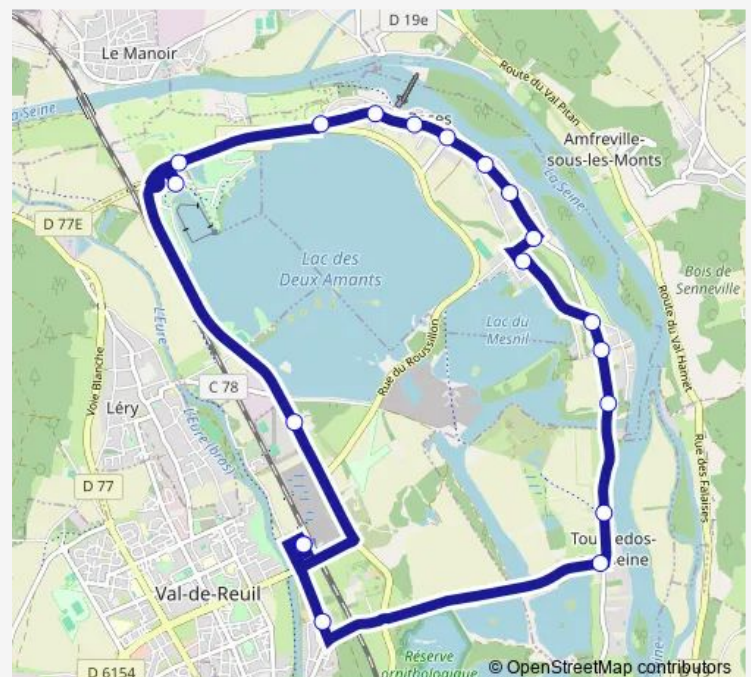

### Route schedule

Gare S.N.C.F. Val-de-Reuil — Gare S.N.C.F. Val-de-Reuil

Monday 06:00-20:10

Tuesday 06:00-20:10

Wednesday 06:00-20:10

Thursday 06:00-20:10

Friday 06:00-20:10

Saturday 05:50-20:10

### Route info

Direction: Gare S.N.C.F. Val-de-Reuil

Stops: 19

Trip Duration: 0 hour 26 min

7a — Circulaire Poses / Sens Horaire

7a Bus time schedules and route maps are available in an offline PDF at [busmaps.com](https://busmaps.com). Use the [busmaps.com](https://busmaps.com) website to see live bus times, train schedule or subway schedule, and step-by-step directions for all public transit in Poses