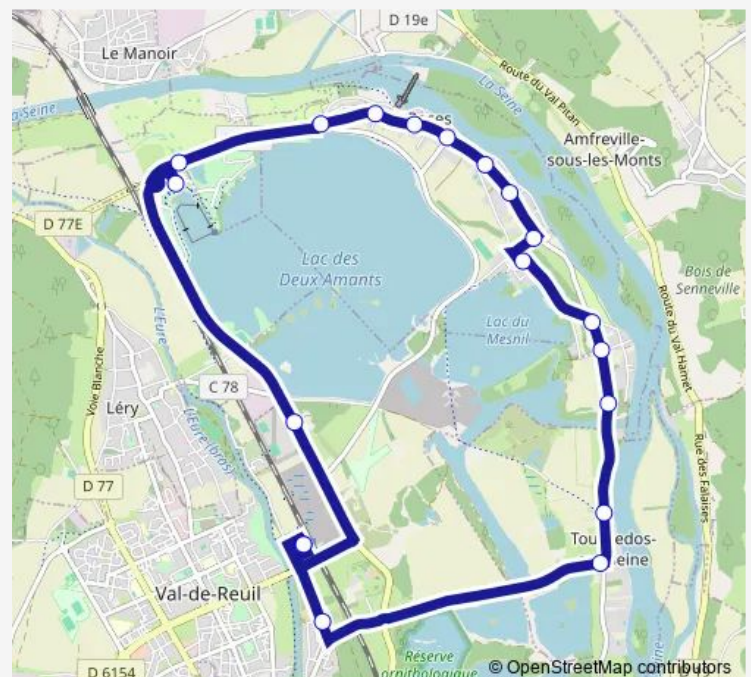

### Route schedule

Gare S.N.C.F. Val-de-Reuil — Gare S.N.C.F. Val-de-Reuil

Monday 06:00-20:10

Tuesday 06:00-20:10

Wednesday 06:00-20:10

Thursday 06:00-20:10

Friday 06:00-20:10

Saturday 05:50-20:10

### Route info

Direction: Gare S.N.C.F. Val-de-Reuil

Stops: 19

Trip Duration: 0 hour 26 min

7a — Circulaire Poses / Sens Horaire

7a Bus time schedules and route maps are available in an offline PDF at [busmaps.com](https://busmaps.com). Use the [busmaps.com](https://busmaps.com) website to see live bus times, train schedule or subway schedule, and step-by-step directions for all public transit in Poses