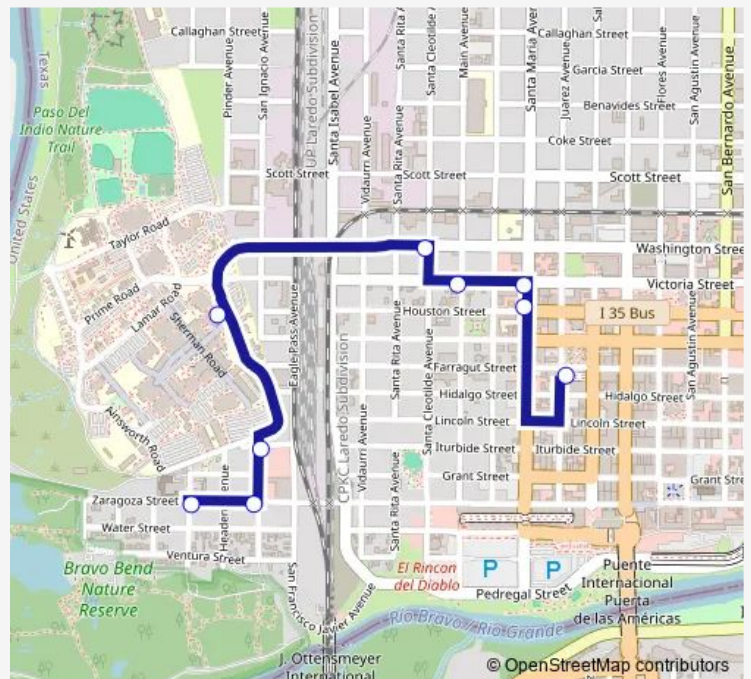

Tuesday 06:59-19:59

Wednesday 06:59-19:59

Thursday 06:59-19:59

Friday 06:59-19:59

Saturday 06:59-19:59

Sunday 07:59-17:59

Route info

Direction: Wilhelm @ Zaragoza

Stops: 9

Trip Duration: 0 hour 11 min

Direction

El Metro Transit Center — Wilhelm @ Zaragoza

6 stops

[Open route schedule](#)

El Metro Transit Center

Santa Maria @ Lincoln

Santa Maria @ Grant

The Outlet

2320 Water

Wilhelm @ Zaragoza

Route schedule

El Metro Transit Center — Wilhelm @ Zaragoza

Monday 06:45-19:45

Tuesday 06:45-19:45

Wednesday 06:45-19:45

Thursday 06:45-19:45

Friday 06:45-19:45

Saturday 06:45-19:45

Sunday 07:45-17:45

Route info

Direction: El Metro Transit Center

Stops: 6