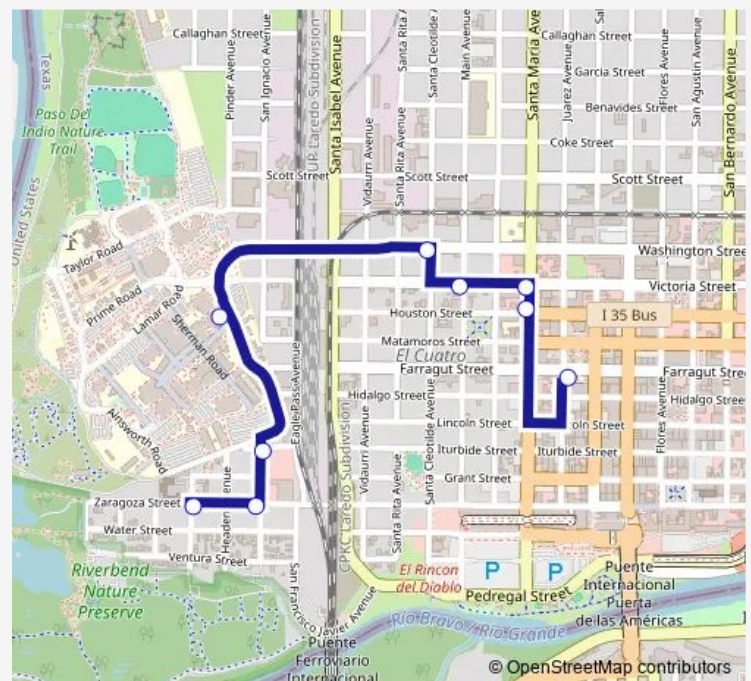

Evans @ Iturbide

LCC Main Campus

Washington @ Santa Cleotilde

Victoria @ Main

Victoria @ Santa Maria

Santa Maria @ Houston

El Metro Transit Center

Route schedule

Wilhelm @ Zaragoza — El Metro Transit Center

Monday 06:59-19:59

Tuesday 06:59-19:59

Wednesday 06:59-19:59

Thursday 06:59-19:59

Friday 06:59-19:59

Saturday 06:59-19:59

Sunday 07:59-17:59

Route info

Direction: Wilhelm @ Zaragoza

Stops: 9

Trip Duration: 0 hour 11 min

7a — LC / Ladrillera / El Cuatro

Direction

El Metro Transit Center — Wilhelm @ Zaragoza

6 stops

[Open route schedule](#)

El Metro Transit Center

Santa Maria @ Lincoln

Santa Maria @ Grant

The Outlet

2320 Water

Wilhelm @ Zaragoza

Route schedule