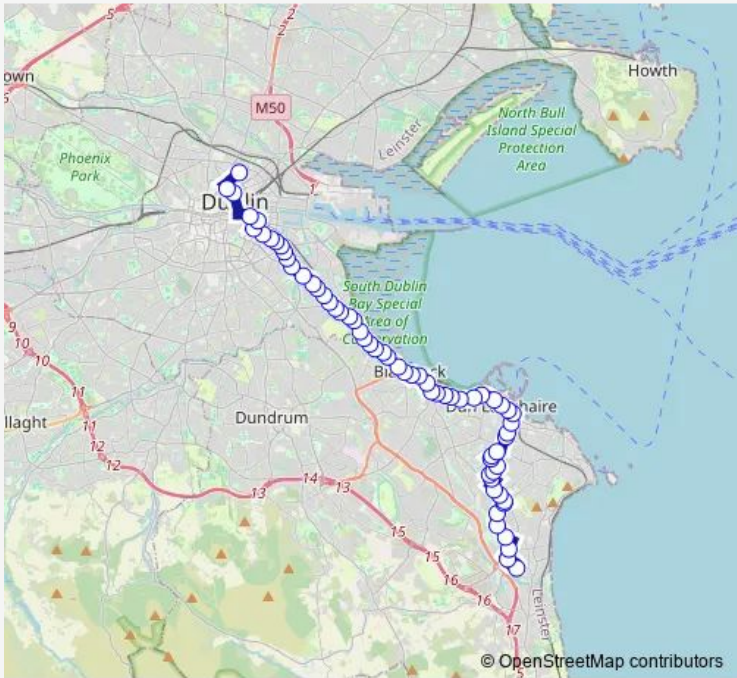

Bus 7a Loughlinstown - Mountjoy Sq

[Go to website](#)

Direction
 Mountjoy Square West — Cois Coille
 62 stops
[Open route schedule](#)

- Mountjoy Square West
- O'Connell Street Upper
- O'Connell Bridge
- Nassau Street
- Merrion Square North
- Holles Street
- Mount Street Lower
- Mount Street Bridge
- Haddington Road
- Lansdowne Park
- Lansdowne Road
- American Embassy
- RDS Ballsbridge
- Merrion Road
- British Embassy
- Shrewsbury Park
- Merlyn Road
- Merrion View Avenue
- St Vincent's Hospital
- Herbert Avenue
- Merrion Gates

Route schedule
 Mountjoy Square West — Cois Coille

Monday	19:15-23:15
Tuesday	19:15-23:15
Wednesday	19:15-23:15
Thursday	19:15-23:15
Friday	19:15-23:15
Saturday	18:00-23:10
Sunday	19:20-23:30

Route info
 Direction: Mountjoy Square West
 Stops: 62
 Trip Duration: 0 hour 58 min

7a — Loughlinstown - Mountjoy Sq **BusMaps**

Merrion Road

Rock Road

Boosterstown Station

Blackrock College

Blackrock Clinic

Blackrock Park

Blackrock Main St