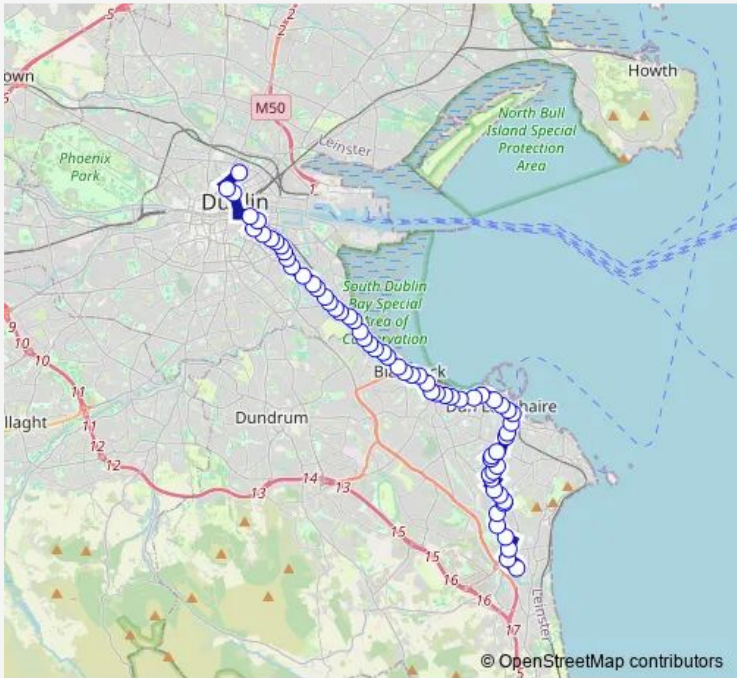

Bus 7A Loughlinstown - Mountjoy Sq

[Go to website](#)

Direction
 Mountjoy Square West — Cois Coille
 62 stops
[Open route schedule](#)

- Mountjoy Square West
- O'Connell Street Upper
- O'Connell Bridge
- Nassau Street
- Merrion Square North
- Holles Street
- Mount Street Lower
- Mount Street Bridge
- Haddington Road
- Lansdowne Park
- Lansdowne Road
- American Embassy
- RDS Ballsbridge
- Merrion Road
- British Embassy
- Shrewsbury Park
- Merlyn Road
- Merrion View Avenue
- St Vincent's Hospital
- Herbert Avenue
- Merrion Gates

Route schedule
 Mountjoy Square West — Cois Coille

Monday	19:15-23:15
Tuesday	19:15-23:15
Wednesday	19:15-23:15
Thursday	19:15-23:15
Friday	19:15-23:15
Saturday	18:00-23:10
Sunday	19:20-23:30

Route info
 Direction: Mountjoy Square West
 Stops: 62
 Trip Duration: 0 hour 57 min

7A — Loughlinstown - Mountjoy Sq **BusMaps**

Merrion Road

Rock Road

Boosterstown Station

Blackrock College

Blackrock Clinic

Blackrock Park

Blackrock Main St