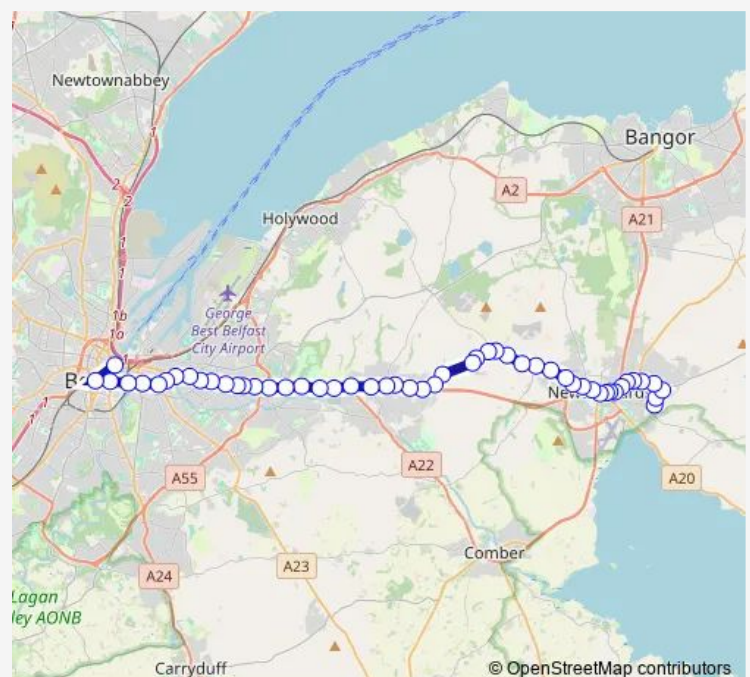

Chip Shop

Bottom D/dee Road

Movilla Road

Brentwood Way

Cairndore

1St Stop Bowtown Est

Abbot Drive

Bottom Turning Circle

Route schedule

Stand 1 — Bottom Turning Circle

Monday	17:50
Tuesday	17:50
Wednesday	17:50
Thursday	17:50
Friday	17:50
Saturday	—
Sunday	—

Route info

Direction: Stand 1

Stops: 10

Trip Duration: 0 hour 10 min

Direction

Bottom Turning Circle — Stand 13

51 stops

[Open route schedule](#)

Bottom Turning Circle

Abbot Drive

Front Turning Circle

Cairndore