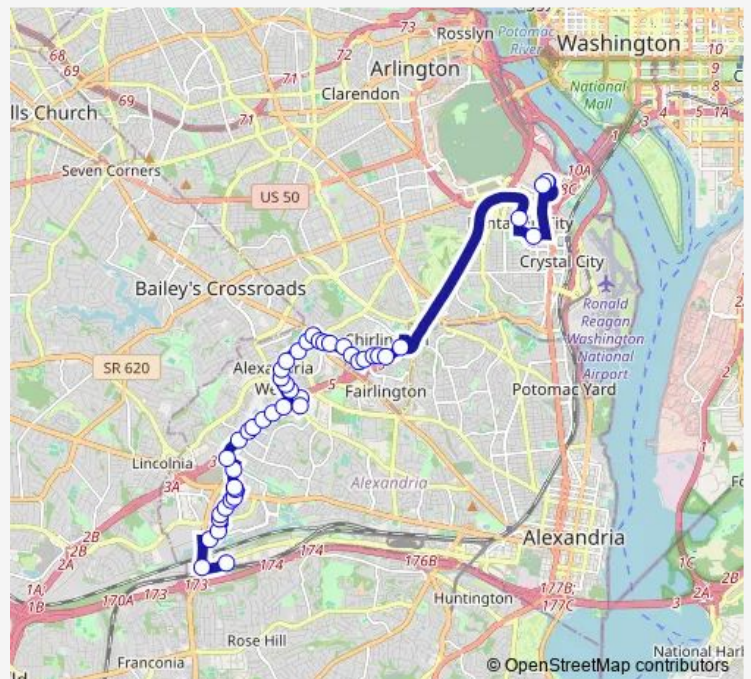

N Beaugard St+Branch Av

N Beaugard St+W Braddock Rd

Beaugard St+Fillmore Av

Route schedule

Pentagon+Bay U5 — Van Dorn St Station+Bay G

Monday	06:00-02:00 ⁺¹
Tuesday	06:00-02:00 ⁺¹
Wednesday	06:00-02:00 ⁺¹
Thursday	06:00-02:00 ⁺¹
Friday	05:30-02:00 ⁺¹
Saturday	06:00-02:00 ⁺¹
Sunday	06:00-02:00 ⁺¹

Route info

Direction: Pentagon+Bay U5

Stops: 43

Trip Duration: 0 hour 47 min

7a — Landmark-North Fairlington

Southern Towers Rd+Graham Bldg

Southern Towers Rd+Sherwood Bldg

Southern Towers Rd+Stratford Bldg

Route schedule

Van Dorn St Station+Bay G — Pentagon+Bay U5

Monday 04:41-01:30⁺¹Tuesday 04:41-01:30⁺¹Wednesday 04:41-01:30⁺¹Thursday 04:41-01:30⁺¹Friday 04:41-01:30⁺¹Saturday 05:20-01:25⁺¹Sunday 05:20-01:25⁺¹

Route info

Direction: Van Dorn St Station+Bay G

Stops: 44

Trip Duration: 0 hour 46 min

N Beauregard St+Fillmore Av

N Beauregard St+W Braddock Rd

N Beauregard St+Branch Av

N Beauregard St+King St