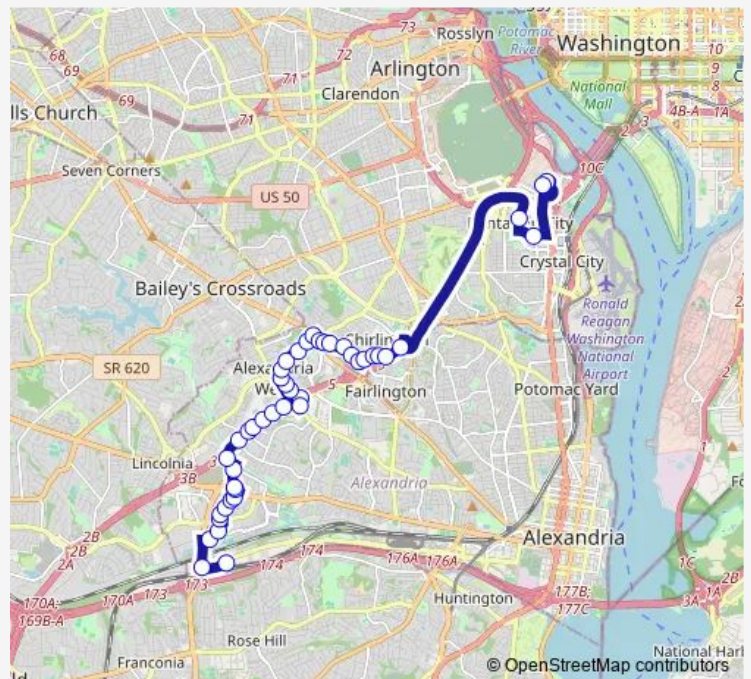

N Beauregard St+Branch Av

N Beauregard St+W Braddock Rd

Beauregard St+Fillmore Av

**Route schedule**

Pentagon+Bay U5 — Van Dorn St Station+Bay G

Monday	06:00-02:00 <sup>+1</sup>
Tuesday	06:00-02:00 <sup>+1</sup>
Wednesday	06:00-02:00 <sup>+1</sup>
Thursday	06:00-02:00 <sup>+1</sup>
Friday	05:30-02:00 <sup>+1</sup>
Saturday	06:00-02:00 <sup>+1</sup>
Sunday	06:00-02:00 <sup>+1</sup>

**Route info**

Direction: Pentagon+Bay U5

Stops: 43

Trip Duration: 0 hour 52 min

7A — Landmark-North Fairlington

Southern Towers Rd+Graham Bldg

Southern Towers Rd+Sherwood Bldg

Southern Towers Rd+Stratford Bldg

## Route schedule

Van Dorn St Station+Bay G — Pentagon+Bay U5

Monday 04:41-01:30<sup>+1</sup>Tuesday 04:41-01:30<sup>+1</sup>Wednesday 04:41-01:30<sup>+1</sup>Thursday 04:41-01:30<sup>+1</sup>Friday 04:41-01:30<sup>+1</sup>Saturday 05:20-01:25<sup>+1</sup>Sunday 05:20-01:25<sup>+1</sup>

## Route info

Direction: Van Dorn St Station+Bay G

Stops: 44

Trip Duration: 0 hour 51 min

N Beauregard St+Fillmore Av

N Beauregard St+W Braddock Rd

N Beauregard St+Branch Av

N Beauregard St+King St