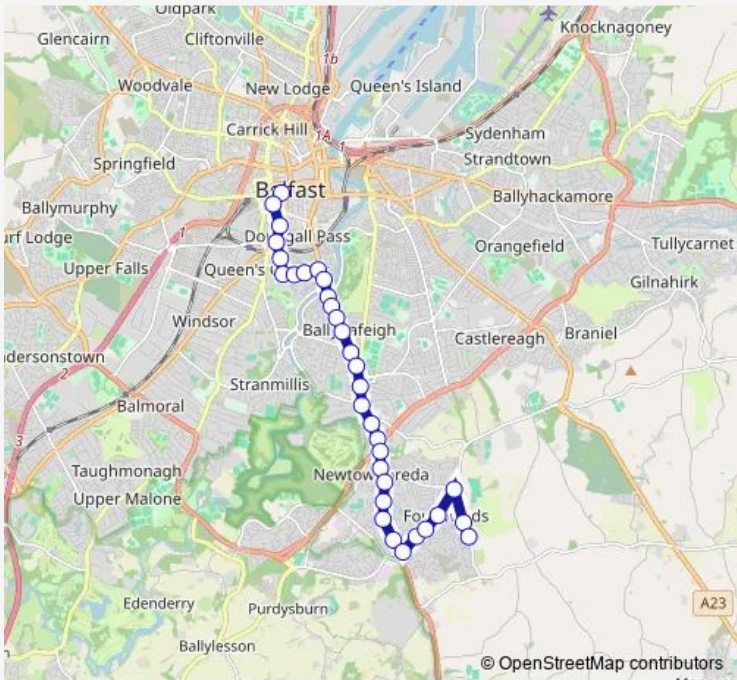

Bus 7A Four Winds - City Centre

[Go to website](#)

Direction
 Howard Street — Laurelgrove
 33 stops
[Open route schedule](#)

- Howard Street
- Great Northern Mall
- Dublin Road
- Shaftesbury Square
- Botanic Avenue
- College Green
- Rugby Road
- Dudley Street
- University Avenue
- Agincourt Avenue
- Ormeau Park
- Candahar Street
- South Parade
- Ulidia
- Ballynafeigh
- Bell Towers
- Rosetta St John's Church
- Hampton Park
- Forestside
- Foresthill View
- Forster Green

Route schedule
 Howard Street — Laurelgrove

Monday	05:45-23:00
Tuesday	05:45-23:00
Wednesday	05:45-23:00
Thursday	05:45-23:00
Friday	05:45-23:00
Saturday	05:45-23:00
Sunday	09:30-18:30

Route info
 Direction: Howard Street
 Stops: 33
 Trip Duration: 0 hour 31 min

Candahar Street

Agincourt Avenue

University Avenue

Route schedule

Laurelgrove — Bedford Street

Monday 09:03-23:02

Tuesday 09:03-23:02

Wednesday 09:03-23:02

Thursday 09:03-23:02

Friday 09:03-23:02

Saturday 09:02-23:02

Sunday 10:02-19:15

Route info

Direction: Laurelgrove

Stops: 33

Trip Duration: 0 hour 30 min