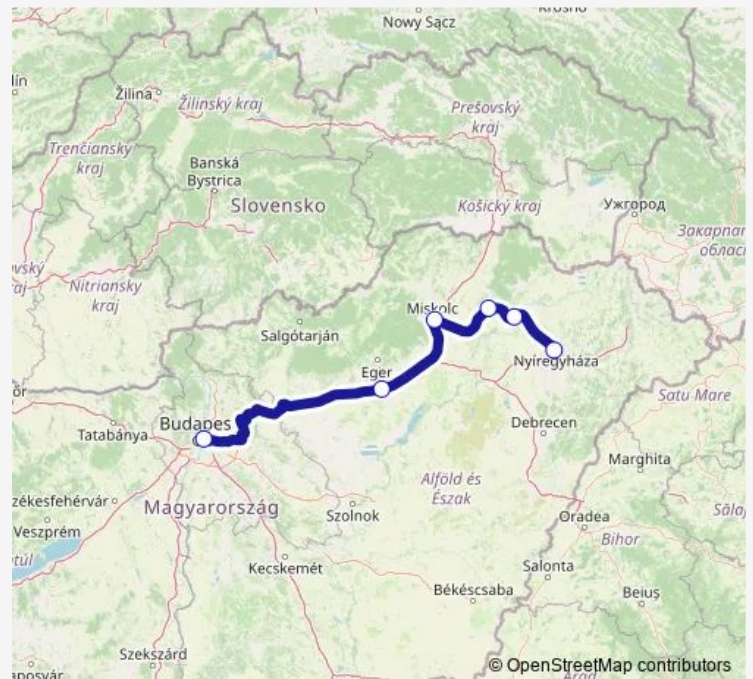

Rail IC 566 Rózsa

[Go to website](#)

Direction

Budapest-Keleti — Nyíregyháza

6 stops

[Open route schedule](#)

Budapest-Keleti

Füzesabony

Wednesday 13:25

Thursday 13:25

Friday 13:25

Saturday 13:25

Sunday 13:25

Route info

Direction: Budapest-Keleti

Stops: 6

Trip Duration: 3 hour 4 min

■ IC 566 Rózsa

BusMaps

Direction

Budapest-Keleti — Nyíregyháza

11 stops

[Open route schedule](#)

Budapest-Keleti

Friday 12:55

Saturday 12:55

Sunday 12:55

Route info

Direction: Budapest-Keleti

Stops: 11

Trip Duration: 3 hour 34 min

Direction