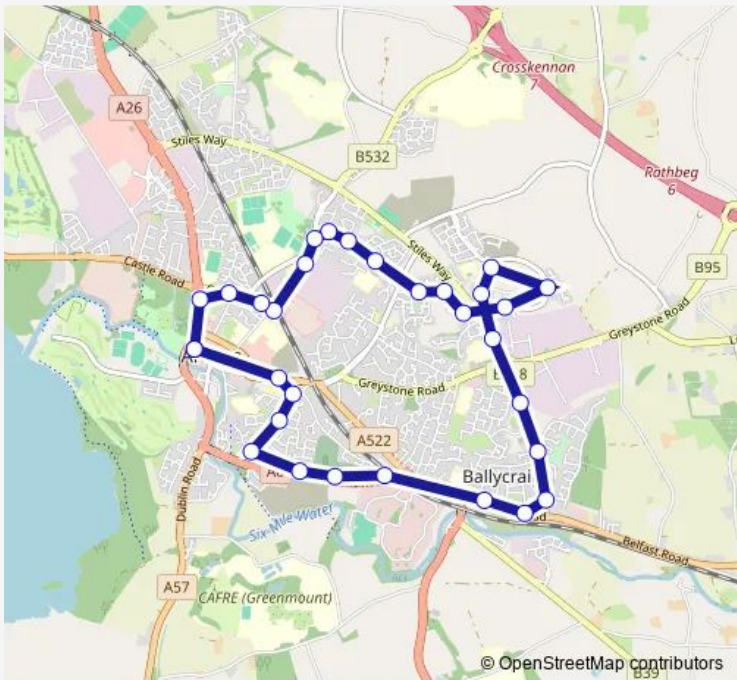

Bus 321b Antrim Town Service

[Go to website](#)

Direction
 Market Square — Market Square
 31 stops
[Open route schedule](#)

- Market Square
- Technical College
- Moylena
- Tarragon Park
- Moylena Grove
- Greenvale Village
- Cemetary
- Technology Park
- Garden Village
- Ballycraigy
- Ballycraigy Road
- Craighill
- Greystone Community Centre
- Greystone Roundabout
- Norfolk Court
- Sussex Square
- Somerset Park
- Devon Square
- Altmore Close
- Andraid Close
- Carnbrock Drive

Route schedule
 Market Square — Market Square

Monday	07:15-17:15
Tuesday	07:15-17:15
Wednesday	07:15-17:15
Thursday	07:15-17:15
Friday	07:15-17:15
Saturday	08:45-17:15
Sunday	—

Route info
 Direction: Market Square
 Stops: 31
 Trip Duration: 0 hour 28 min

Elim Church

Bush Park

Birchill Avenue

Steeple View

Subway Station Road

Antrim Depot

Barney's Stop

Oriel Road

Castle Way

Market Square

321b Bus time schedules and route maps are available in an offline PDF at busmaps.com. Use the busmaps.com website to see live bus times, train schedule or subway schedule, and step-by-step directions for all public transit in Antrim