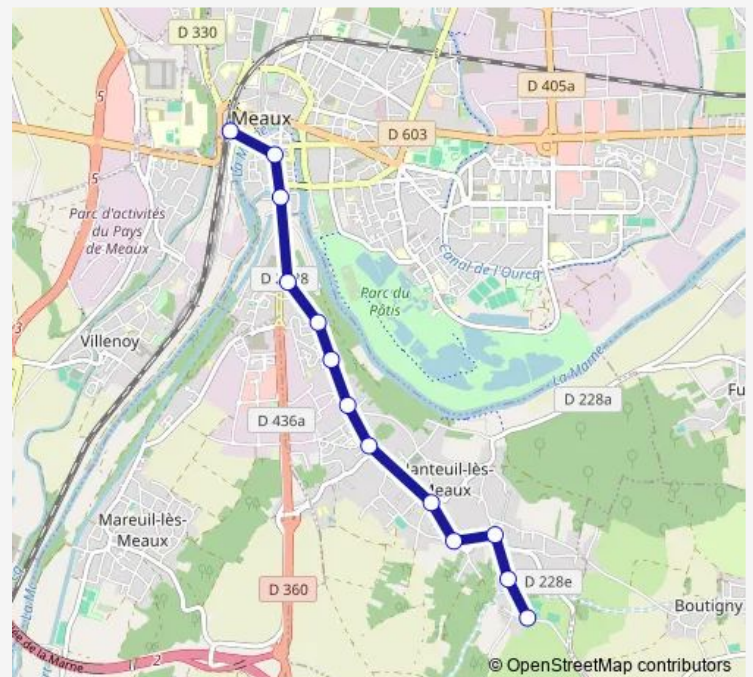

### Route schedule

Collot — Gare de Meaux (Dépose)

Monday 05:22-20:42

Tuesday 05:22-20:42

Wednesday 05:22-20:42

Thursday 05:22-20:42

Friday 05:22-20:42

Saturday 05:22-20:40

### Route info

Direction: Collot

Stops: 13

Trip Duration: 0 hour 16 min