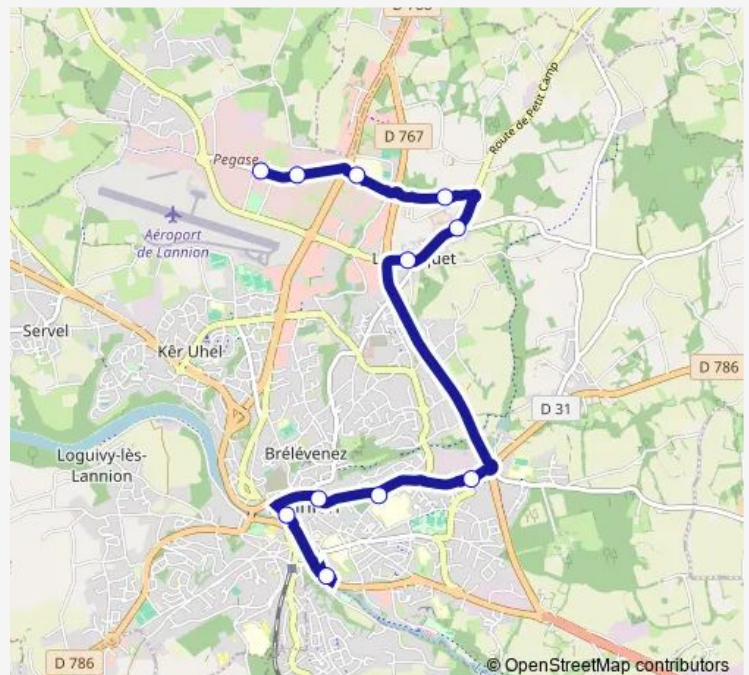

### Direction

Parking de Kermaria — Ampère R

11 stops

[Open route schedule](#)

Parking de Kermaria

Quai d'Aiguillon

Place du Marc'hallac'h R

Rue de Treguier

### Route info

Direction: Parking de Kermaria

Stops: 11

Trip Duration: 0 hour 17 min

F — Ligne F

BusMaps

## Direction

Ampère A — Parking de Kermaria

11 stops

[Open route schedule](#)

Ampère A

Nokia A

LTC A

Blanchisserie A

## Route info

Direction: Ampère A

Stops: 11

Trip Duration: 0 hour 12 min

F Bus time schedules and route maps are available in an offline PDF at [busmaps.com](https://busmaps.com). Use the [busmaps.com](https://busmaps.com) website to see live bus times, train schedule or subway schedule, and step-by-step directions for all public transit in Lannion