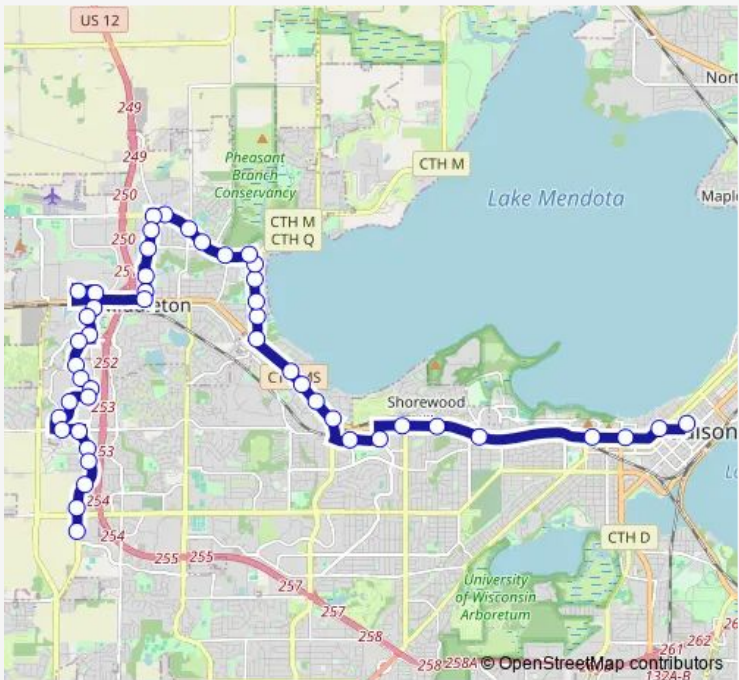

[Go to website](#)

Direction
 Junction at Park And Ride — Sheboygan at N Segoe
 41 stops
[Open route schedule](#)

- Junction at Park And Ride
- Junction at Mineral Point
- Junction at Prairie Towne
- Junction at U W Health
- Junction at City Center West
- Old Sauk at Junction
- Old Sauk at Samuel
- Excelsior at Deming
- Excelsior at Crosswalk
- Fourier at Excelsior
- Fourier at J Q Hammons
- Fourier at La Petite
- Deming at Fourier
- Greenway at Deming
- J Q Hammons at Greenway
- Deming at J Q Hammons
- Deming at Terrace
- Murphy at Eagle
- Deming at Murphy
- University at Cayuga
- Parmenter at Franklin

Route schedule
 Junction at Park And Ride — Sheboygan at N Segoe

Monday	06:17-22:49
Tuesday	19:48-22:49
Wednesday	06:17-22:49
Thursday	19:48-22:49
Friday	19:48-22:49
Saturday	06:17-21:47
Sunday	06:17-21:47

Route info
 Direction: Junction at Park And Ride
 Stops: 41
 Trip Duration: 0 hour 33 min

F — Route F **BusMaps**

Parmenter at Lee

Parmenter at Donna

Parmenter at Lisa

Century at Parmenter

Century at Northbrook

Sheboygan at N Segoe — Junction at Park And Ride

41 stops

[Open route schedule](#)

Sheboygan at N Segoe

Sheboygan at Eau Claire

University at N Whitney

University at Craig

University at Norman