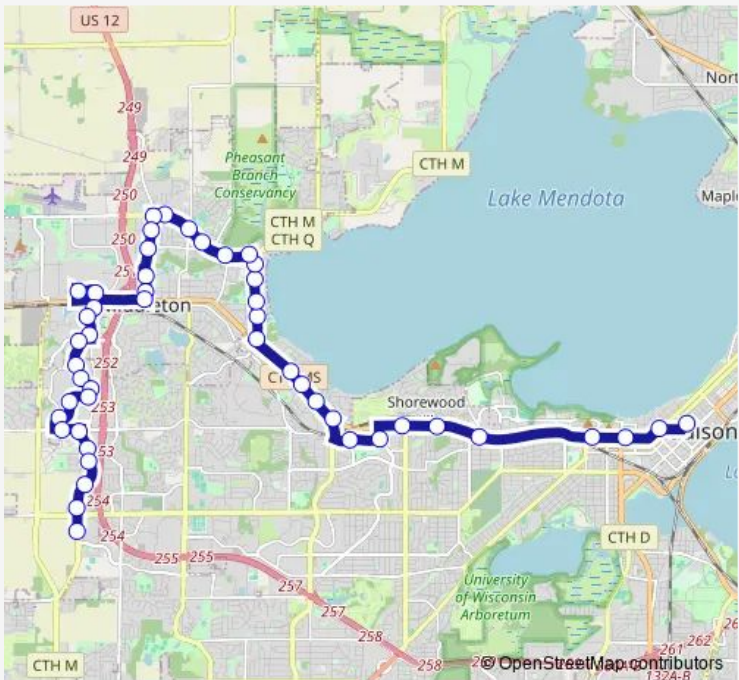

[Go to website](#)

Direction
 Junction at Park And Ride — Sheboygan at N Segoe
 41 stops
[Open route schedule](#)

- Junction at Park And Ride
- Junction at Mineral Point
- Junction at Prairie Towne
- Junction at U W Health
- Junction at City Center West
- Old Sauk at Junction
- Old Sauk at Samuel
- Excelsior at Deming
- Excelsior at Crosswalk
- Fourier at Excelsior
- Fourier at J Q Hammons
- Fourier at La Petite
- Deming at Fourier
- Greenway at Deming
- J Q Hammons at Greenway
- Deming at J Q Hammons
- Deming at Terrace
- Murphy at Eagle
- Deming at Murphy
- University at Cayuga
- Parmenter at Franklin

Route schedule
 Junction at Park And Ride — Sheboygan at N Segoe

Monday	06:17-22:49
Tuesday	19:48-22:49
Wednesday	06:17-22:49
Thursday	19:48-22:49
Friday	19:48-22:49
Saturday	06:17-21:47
Sunday	06:17-21:47

Route info
 Direction: Junction at Park And Ride
 Stops: 41
 Trip Duration: 0 hour 34 min

F — Route F **BusMaps**

Parmenter at Lee

Parmenter at Donna

Parmenter at Lisa

Century at Parmenter

Century at Northbrook

Sheboygan at N Segoe — Junction at Park And Ride

41 stops

[Open route schedule](#)

Sheboygan at N Segoe

Sheboygan at Eau Claire

University at N Whitney

University at Craig

University at Norman