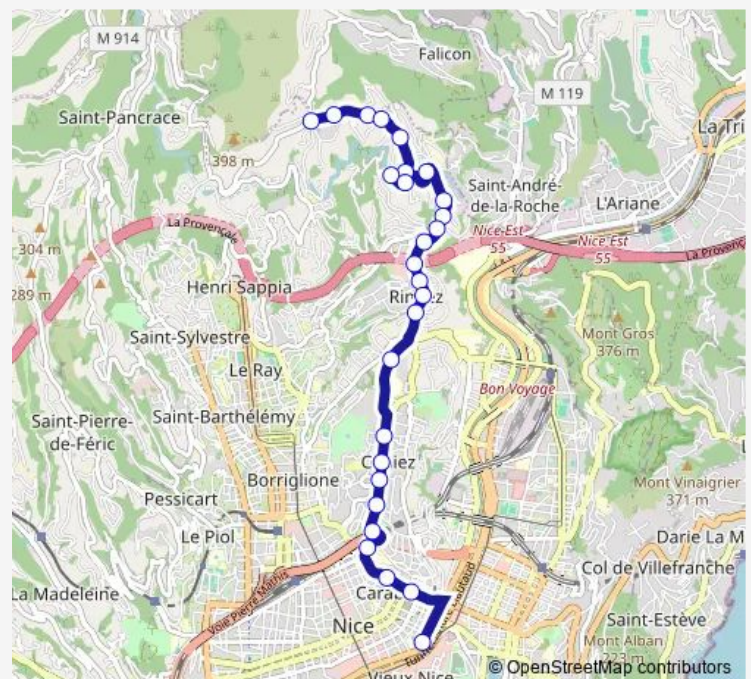

### Route schedule

Aire Saint-Michel — Lycée Masséna

Monday 07:20

Tuesday 07:20

Wednesday 07:20

Thursday 07:20

Friday 07:20

Saturday —

### Route info

Direction: Aire Saint-Michel

Stops: 27

Trip Duration: 0 hour 30 min

F — Aire Saint-Michel - Désambrois

Rond Point / Cimiez

Musée Chagall

Roland Garros

## Route info

Direction: Désambrois

Stops: 29

Trip Duration: 0 hour 20 min

Lombardie

Ecole Rimiez

L'Ibac

Aire Saint-Michel