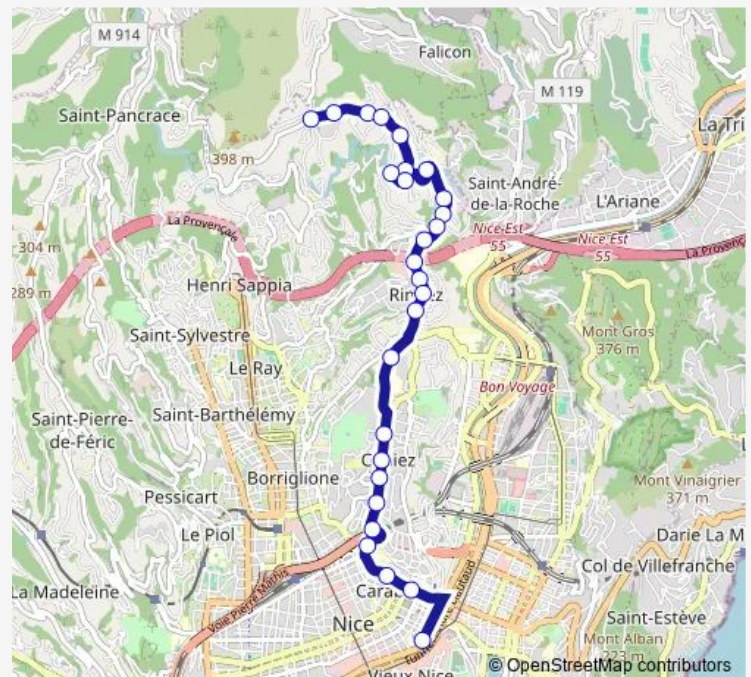

### Route schedule

Aire Saint-Michel — Lycée Masséna

Monday 07:20

Tuesday 07:20

Wednesday 07:20

Thursday 07:20

Friday 07:20

Saturday —

### Route info

Direction: Aire Saint-Michel

Stops: 27

Trip Duration: 0 hour 30 min

F — Aire Saint-Michel - Désambrois

Rond Point / Cimiez

Musée Chagall

Roland Garros

## Route info

Direction: Désambrois

Stops: 29

Trip Duration: 0 hour 20 min

Lombardie

Ecole Rimiez

L'Ibac

Aire Saint-Michel