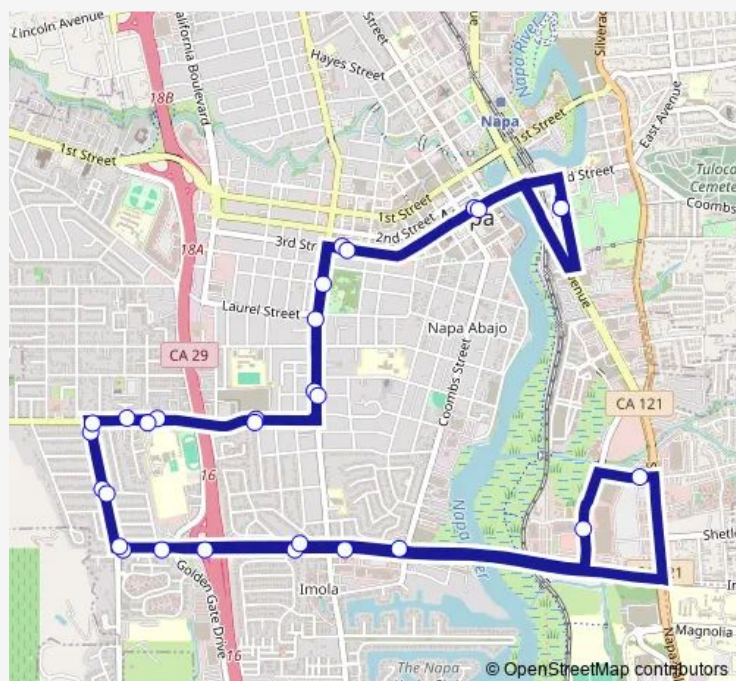

3rd St at Jefferson St (WB)

Jefferson St at Laurel St

Jefferson St at Madrona St

Old Sonoma Rd at S Seymour St

Old Sonoma Rd at Underhill Dr NE

Old Sonoma Rd at Cherryview Ct

Foster Rd at Idaho St

Foster Rd at Indiana St

Imola Ave At Minahen St (WB)

Imola Ave at Foster Rd West

Foster Rd at Indiana St North

Route schedule

Soscol Gateway Transit Ctr — Soscol Gateway Transit Ctr

Monday 06:15-18:15

Tuesday 06:15-18:15

Wednesday 06:15-18:15

Thursday 06:15-18:15

Friday 06:15-18:15

Saturday 07:30-16:30

Sunday —

Route info

Direction: Soscol Gateway Transit Ctr

Stops: 29

Trip Duration: 0 hour 46 min

F — Southwest Napa

Foster Rd and Old Sonoma Rd

Old Sonoma Rd at Underhill Dr (SE)

Old Sonoma Rd at S Seymour St

Jefferson St at Madrona St North

Jefferson St at Fuller Park

3rd St at Jefferson St

3rd St at Brown St