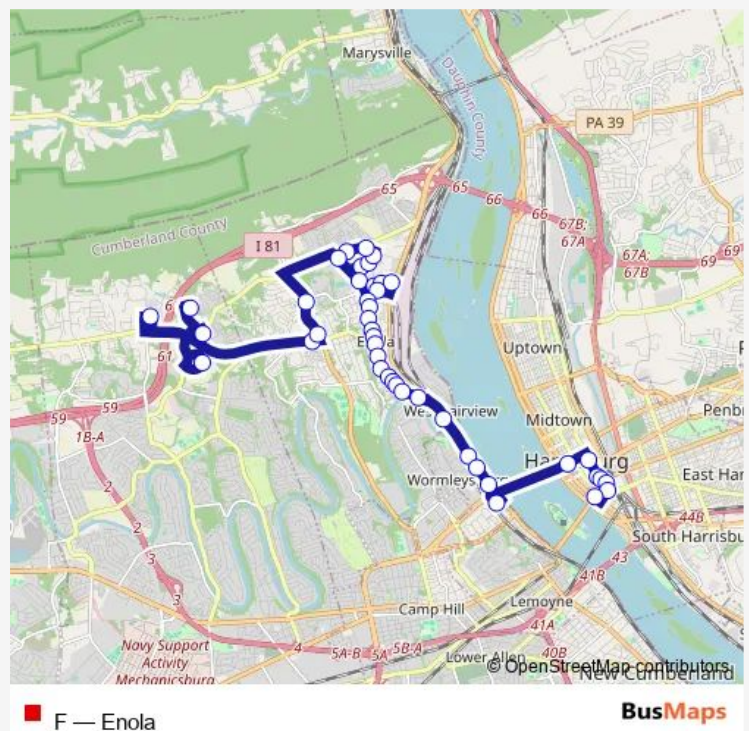

N Enola Dr & Dauphin St

N Enola Dr & W Perry St

### Route schedule

Giant Food Stores (Marketplace Way - Eno — Market Square Transfer Center

Monday 06:15-18:00

Tuesday 06:15-18:00

Wednesday 06:15-18:00

Thursday 06:15-18:00

Friday 06:15-18:00

Saturday —

### Route info

Direction: Giant Food Stores (Marketplace Way - Eno

Stops: 43

Trip Duration: 0 hour 52 min

F — Enola

Enola Dr & Cumberland Rd

S Enola Dr & Cassatt St

S Enola Dr & Wertzville Rd

## Route info

Direction: Market Square Transfer Center

Stops: 41

Trip Duration: 0 hour 52 min

E Shady Ln & N Enola Rd

E Columbia Rd & Beaver Ave

N Enola Dr & Bungalow Rd

N Enola Dr & Louis Ln