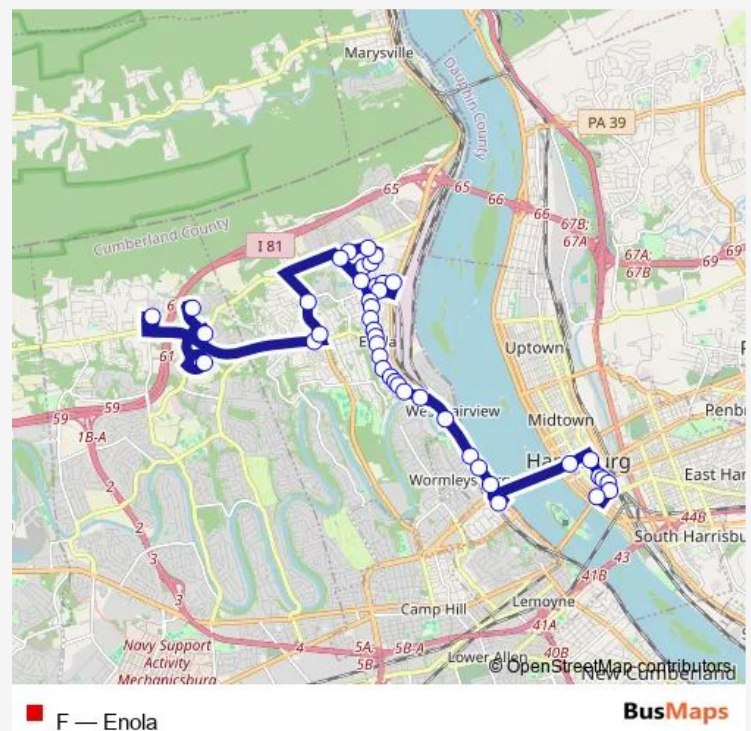

E Columbia Rd & Beaver Ave

N Enola Dr @ Cemetery Entrance

N Enola Dr & Dauphin St

N Enola Dr & W Perry St

Route schedule

Giant Food Stores (Marketplace Way - Eno — Market Square Transfer Center

Monday 06:15-18:00

Tuesday 06:15-18:00

Wednesday 06:15-18:00

Thursday 06:15-18:00

Friday 06:15-18:00

Saturday —

Sunday —

Route info

Direction: Giant Food Stores (Marketplace Way - Eno

Stops: 43

Trip Duration: 0 hour 52 min

Enola Dr & Cumberland Rd

S Enola Dr & Cassatt St

S Enola Dr & Wertzville Rd

S Enola Dr & North Ave

S Enola Dr & Beale Ave

S Enola Dr & Adams St

Direction: Market Square Transfer Center

Stops: 41

Trip Duration: 0 hour 52 min

E Shady Ln & N Enola Rd

E Columbia Rd & Beaver Ave

N Enola Dr & Bungalow Rd

N Enola Dr & Louis Ln

Louis Ln opp. Henry Rd