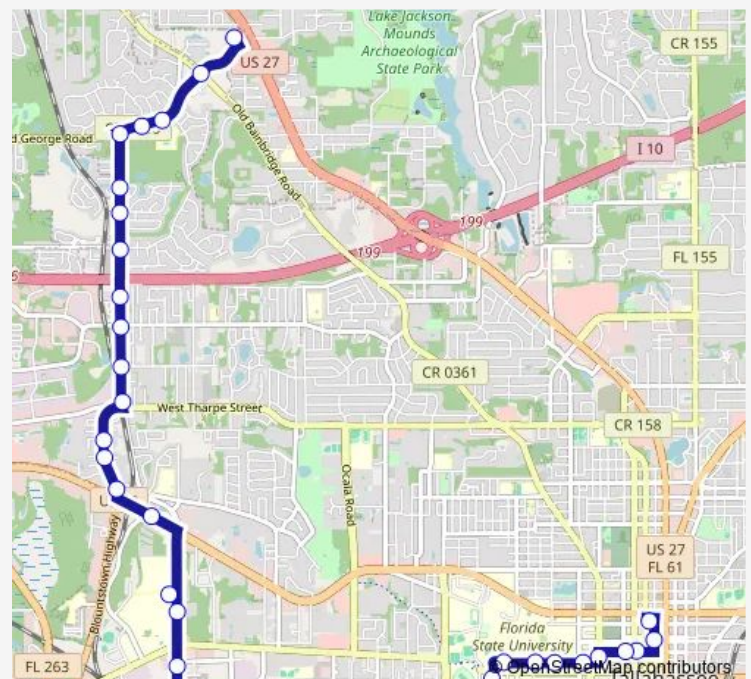

Varsity AT Saint Augustine

W Lake Bradford RD AT Jackson Bluff Sb

Jackson Bluff RD AT Hayden RD Wb

Jackson Bluff RD AT Murat ST Wb

Jackson Bluff RD AT Lipona RD Wb

Jackson Bluff RD AT Ausley RD Wb

Jackson Bluff RD AT Berkshire DR Wb

Jackson Bluff RD AT Mabry ST Wb

Jackson Bluff RD AT Dupree ST Wb

Jackson Bluff RD AT Chipley ST Wb

Appleyard DR AT Starmetro Nb

Appleyard DR AT Municipal WAY Nb

Route schedule

Plaza Gate 21 — Lake Jackson Town Center

Monday	06:00-18:30
Tuesday	06:00-18:30
Wednesday	06:00-18:30
Thursday	06:00-18:30
Friday	06:00-18:30
Saturday	—
Sunday	—

Route info

Direction: Plaza Gate 21

Stops: 39

Trip Duration: 1 hour 0 min

F — Forest

Thursday 06:00-18:30

Friday 06:00-18:30

Saturday —

Sunday —

Route info

Direction: Lake Jackson Town Center

Stops: 38

Trip Duration: 1 hour 0 min