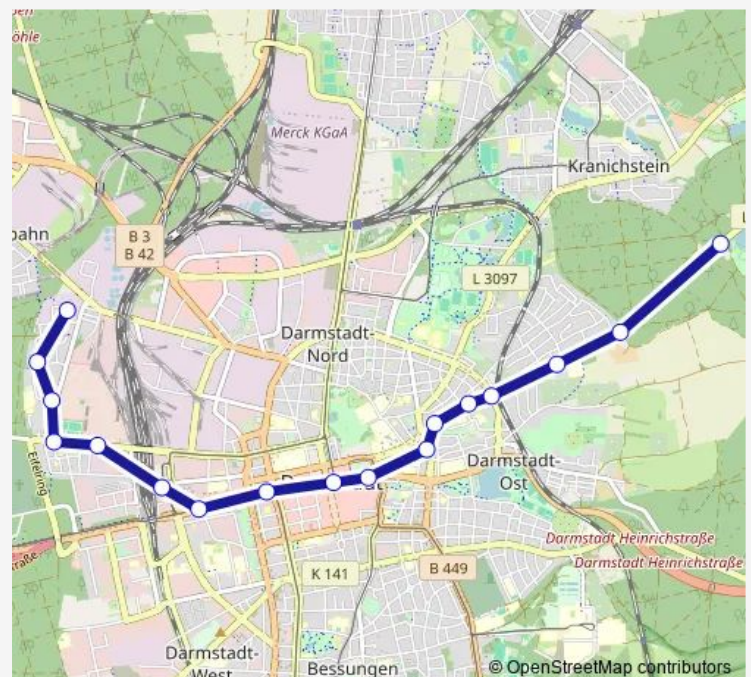

### Route schedule

Darmstadt Oberwaldhaus — Darmstadt Haasstraße

Monday 05:03-23:31

Tuesday 05:03-23:31

Wednesday 05:03-23:31

Thursday 05:03-23:31

Friday 05:03-23:31

Saturday 05:21-23:31

### Route info

Direction: Darmstadt Oberwaldhaus

Stops: 17

Trip Duration: 0 hour 28 min

F

BusMaps