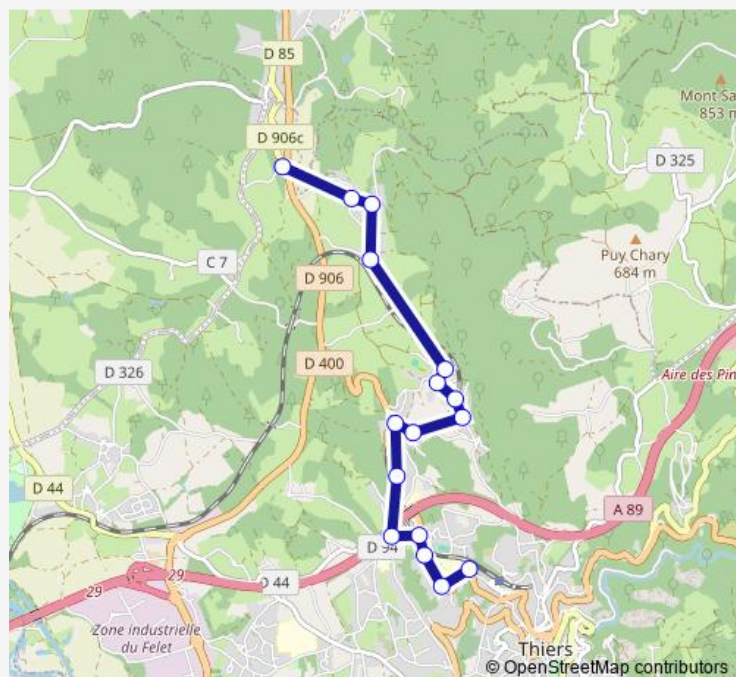

### Direction

Pontel — La Chauprillade

16 stops

[Open route schedule](#)

- Pontel
- Jean Mince
- Catharins
- Les Graviers
- Lycée Jean Zay
- Côte de Pinon
- Le Ronchet
- Les Salomons
- La Feuille
- Les Girodons
- Chez Pic
- Les Garniers
- Jambost
- Chopine
- Ramay
- La Chauprillade

### Route info

Direction: Pontel

Stops: 16

Trip Duration: 0 hour 24 min

## Direction

La Chauprillade — Pontel

16 stops

[Open route schedule](#)

La Chauprillade

Ramay

Chopine

Jambost

## Route info

Direction: La Chauprillade

Stops: 16

Trip Duration: 0 hour 27 min

F Bus time schedules and route maps are available in an offline PDF at [busmaps.com](https://busmaps.com). Use the [busmaps.com](https://busmaps.com) website to see live bus times, train schedule or subway schedule, and step-by-step directions for all public transit in Thiers