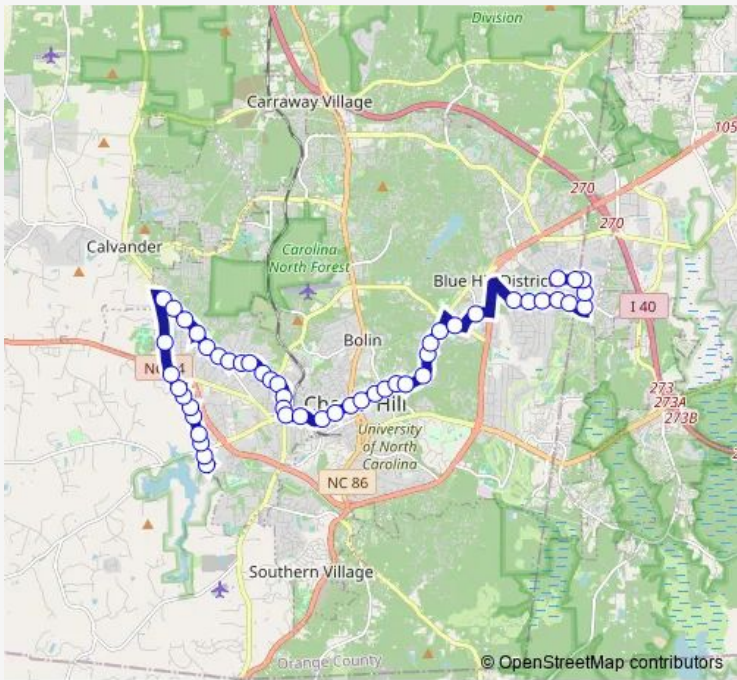

Bus F F - Colony Woods / Franklin St

[Go to website](#)

Direction
 Jones Ferry Park and Ride — Fountain Ridge Road at Overland Drive
 50 stops
[Open route schedule](#)

- Jones Ferry Park and Ride
- Old Fayetteville Road at Poplar Place
- Old Fayetteville Road at Autumn Woods
- Old Fayetteville Road at Autumn Woods North
- Old Fayetteville Road at West End Flats Northbound
- Old Fayetteville Road at West Poplar Avenue
- Old Fayetteville Road at Berkshire Manor
- Old Fayetteville Road at Carrboro Plaza
- Old Fayetteville Road at NC 54 (Secu)
- Old Fayetteville Road at Pine Grove Northbound
- Hillsborough Road at Brunton Drive
- Hillsborough Road at Mcdougle School
- Hillsborough Road at the Hollow
- Hillsborough Road at James Street Eastbound
- Hillsborough Road at Rainbow Drive Southbound
- Hillsborough Road at Simpson Street
- North Greensboro Street at Morningside Drive Eastbound
- North Greensboro Street at Milton Drive
- North Greensboro Street at Cheek Avenue
- North Greensboro Street at Sue Ann Court
- North Greensboro Street at Todd Street

Route schedule
 Jones Ferry Park and Ride — Fountain Ridge Road at Overland Drive

Monday	06:30-07:30
Tuesday	06:30-07:30
Wednesday	06:30-07:30
Thursday	06:30-07:30
Friday	06:30-07:30
Saturday	—
Sunday	—

Route info
 Direction: Jones Ferry Park and Ride
 Stops: 50
 Trip Duration: 0 hour 50 min

North Greensboro Street at Oak Avenue Eastbound

North Greensboro Street at 503

North Greensboro Street at Fitch Lumber

Weaver Street at Carrboro Century Center

East Main Street at Arts Center Plaza

West Franklin Street at South Roberson Street

West Franklin Street at Kenan Street Eastbound

West Franklin Street at University Baptist Church