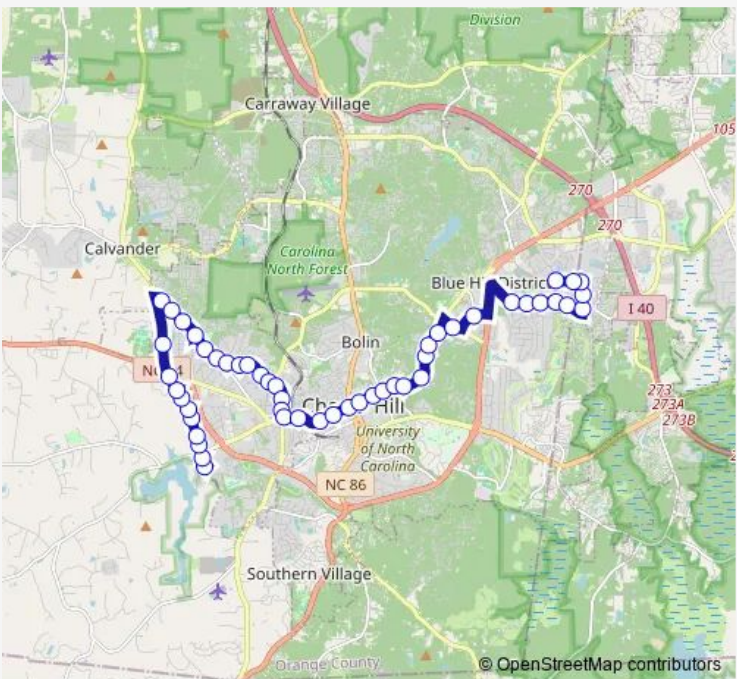

Bus F F - Colony Woods / Franklin St

[Go to website](#)

Direction
 Jones Ferry Park and Ride — Fountain Ridge Road at Overland Drive
 50 stops
[Open route schedule](#)

- Jones Ferry Park and Ride
- Old Fayetteville Road at Poplar Place
- Old Fayetteville Road at Autumn Woods
- Old Fayetteville Road at Autumn Woods North
- Old Fayetteville Road at West End Flats Northbound
- Old Fayetteville Road at West Poplar Avenue
- Old Fayetteville Road at Berkshire Manor
- Old Fayetteville Road at Carrboro Plaza
- Old Fayetteville Road at NC 54 (Secu)
- Old Fayetteville Road at Pine Grove Northbound
- Hillsborough Road at Brunton Drive
- Hillsborough Road at Mcdougle School
- Hillsborough Road at the Hollow
- Hillsborough Road at James Street Eastbound
- Hillsborough Road at Rainbow Drive Southbound
- Hillsborough Road at Simpson Street
- North Greensboro Street at Morningside Drive Eastbound
- North Greensboro Street at Milton Drive
- North Greensboro Street at Cheek Avenue
- North Greensboro Street at Sue Ann Court
- North Greensboro Street at Todd Street

Route schedule
 Jones Ferry Park and Ride — Fountain Ridge Road at Overland Drive

Monday	06:30-07:30
Tuesday	06:30-07:30
Wednesday	06:30-07:30
Thursday	06:30-07:30
Friday	06:30-07:30
Saturday	—
Sunday	—

Route info
 Direction: Jones Ferry Park and Ride
 Stops: 50
 Trip Duration: 0 hour 50 min

F — F - Colony Woods / Franklin St **BusMaps**

North Greensboro Street at Oak Avenue Eastbound

North Greensboro Street at 503

North Greensboro Street at Fitch Lumber

Weaver Street at Carrboro Century Center

East Main Street at Arts Center Plaza

West Franklin Street at South Roberson Street

West Franklin Street at Kenan Street Eastbound