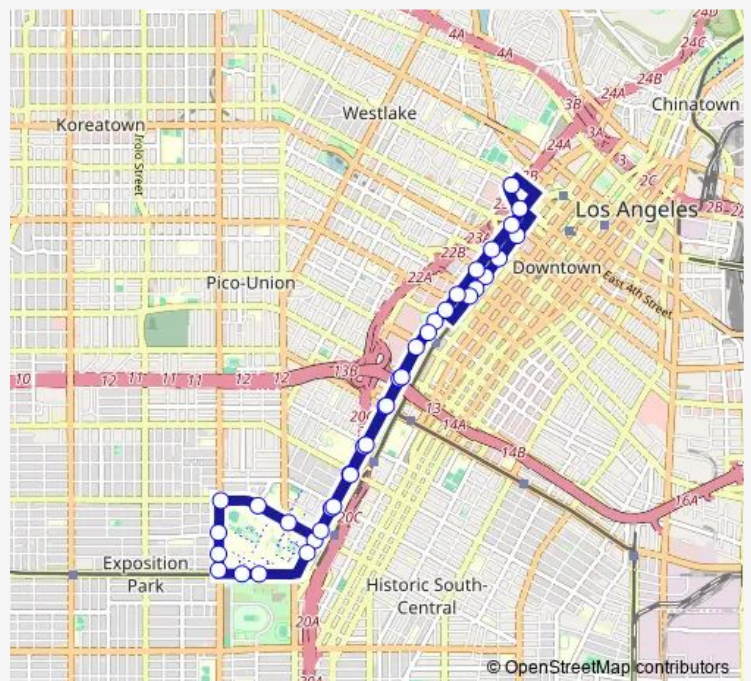

Bus F Dash F

[Go to website](#)

Direction
 Beaudry Ave & 3rd St — Beaudry Ave & 3rd St
 37 stops
[Open route schedule](#)

- Beaudry Ave & 3rd St
- 4th St & Figueroa St
- Flower St & 5th St
- Flower St & 7th St
- Flower St & 8th St
- Flower St & 9th St
- Flower St & Olympic Blvd
- Figueroa & 12th St (Crypto.com Arena)
- Figueroa St & Pico Blvd
- Figueroa St & Venice Blvd
- Figueroa St & Washington Blvd
- Figueroa St & 23rd St
- Figueroa St & Adams Blvd
- Figueroa St & 30th St
- Figueroa St & Jefferson Blvd
- Figueroa St & USC Mccarthy Way
- Exposition Blvd & Trousdale Pkwy
- Exposition Blvd & USC Watt Way
- Vermont Ave & Exposition Blvd
- Vermont Ave & 37th Pl
- Vermont Ave & 36th Pl

Route schedule

Beaudry Ave & 3rd St — Beaudry Ave & 3rd St

Monday	06:00-21:00
Tuesday	06:00-21:00
Wednesday	06:00-21:00
Thursday	06:00-21:00
Friday	06:00-21:00
Saturday	09:00-21:00
Sunday	09:00-21:00

Route info

Direction: Beaudry Ave & 3rd St
 Stops: 37
 Trip Duration: 0 hour 50 min

■ F — Dash F

Jefferson Blvd & Vermont Ave

Jefferson Blvd & Mcclintock Ave

Jefferson Blvd & Hoover St

Figueroa St & 33rd St

Figueroa St & 30th St

Figueroa St & 7th St

Figueroa St & 5th St

Beaudry Ave & 3rd St

F Bus time schedules and route maps are available in an offline PDF at busmaps.com. Use the busmaps.com website to see live bus times, train schedule or subway schedule, and step-by-step directions for all public transit in Los Angeles