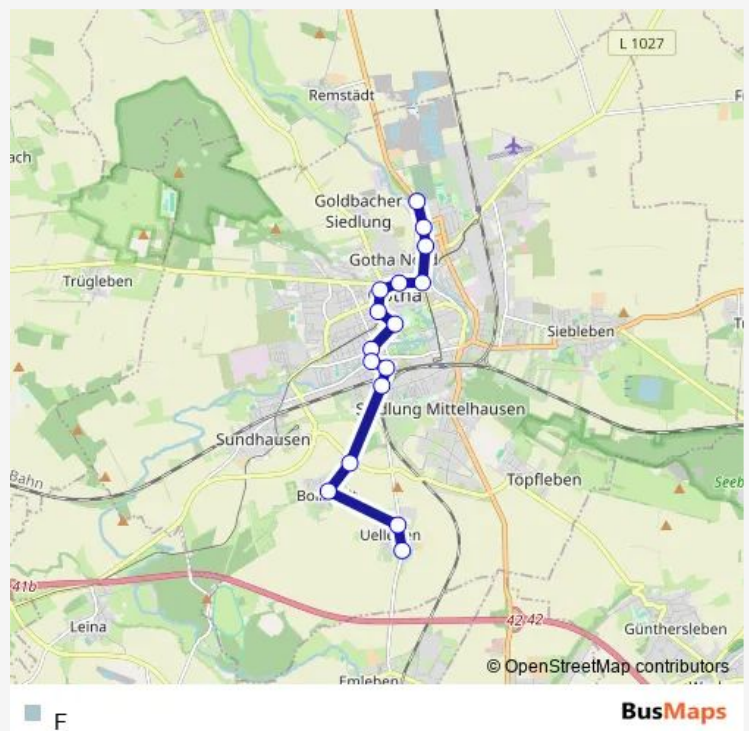

### Route schedule

Gotha, Sundhausen, Inselsbergstraße — Gotha, Uelleben, Marktstraße

Monday 13:45-16:10

Tuesday 13:45-16:10

Wednesday 13:45-16:10

Thursday 13:45-16:10

Friday 13:45-16:10

Saturday —

### Route info

Direction: Gotha, Sundhausen, Inselsbergstraße

Stops: 5

Trip Duration: 0 hour 10 min

**Direction**

Gotha, Uelleben, Marktstraße — Gotha, Hauptfriedhof

15 stops

[Open route schedule](#)