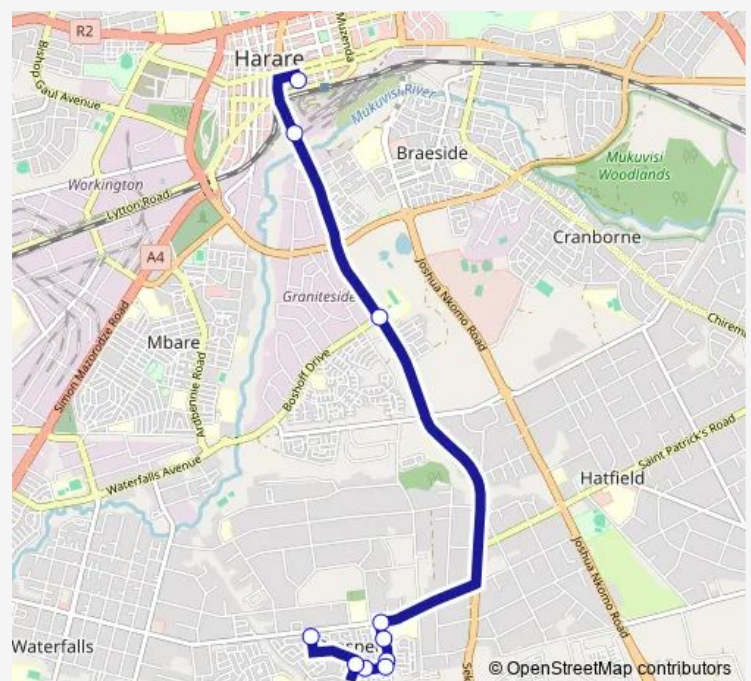

Communal Taxi Service Charge Office to Waterfalls Mainway Meadows

[Go to website](#)

Direction

Charge Office — 2nd Gate Mainway

10 stops

[Open route schedule](#)

Charge Office

The Redeemed House of God

St Martin's

Mbuya Dorcus Hospital

Waterfalls Unnamed Stop

Waterfalls Left Turn Stop

Waterfalls Right Turn Stop

Pamusau

Waterfalls East Church

2nd Gate Mainway

Route schedule

Charge Office — 2nd Gate Mainway

Monday 11:43

Tuesday 11:43

Wednesday 11:43

Thursday 11:43

Friday 11:43

Saturday 11:43

Sunday 11:43

Route info

Direction: Charge Office

Stops: 10

Trip Duration: 0 hour 28 min

Charge Office to Waterfalls Mainway Meadows

Communal Taxi Service time schedules and route maps are available in an offline PDF at busmaps.com. Use the busmaps.com website to see live bus times, train schedule or subway schedule, and step-by-step directions for all public transit in Harare