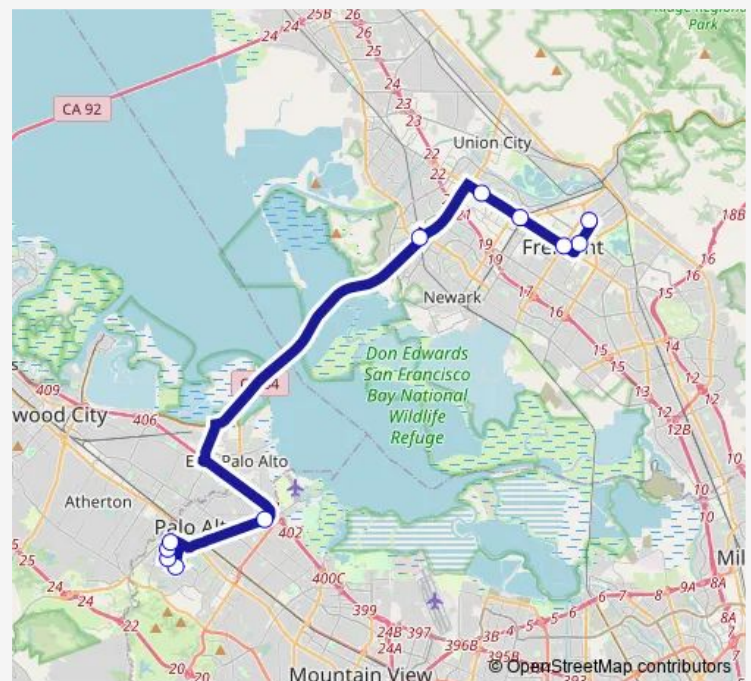

ACE Station (Fremont Boulevard @ Bonde Way)

Fremont Blvd & Mowry Ave

On Walnut Avenue @ Wells Fargo

Fremont Bart (Line U Stop)

Route schedule

Across From Stock Farm Garage — Fremont Bart (Line U Stop)

Monday 15:25-18:25

Tuesday 15:25-18:25

Wednesday 15:25-18:25

Thursday 15:25-18:25

Friday 15:25-18:25

Saturday —

Sunday —

Route info

Direction: Across From Stock Farm Garage

Stops: 12

Trip Duration: 1 hour 31 min

■ AE-F Line

Direction

Fremont Bart (Line U Stop) — On Quarry Road @ Psychiatry Building

11 stops

[Open route schedule](#)

Fremont Bart (Line U Stop)

Thursday 05:25-07:26

Friday 05:25-07:26

Saturday —

Sunday —

Route info

Direction: Fremont Bart (Line U Stop)

Stops: 11

Trip Duration: 0 hour 59 min