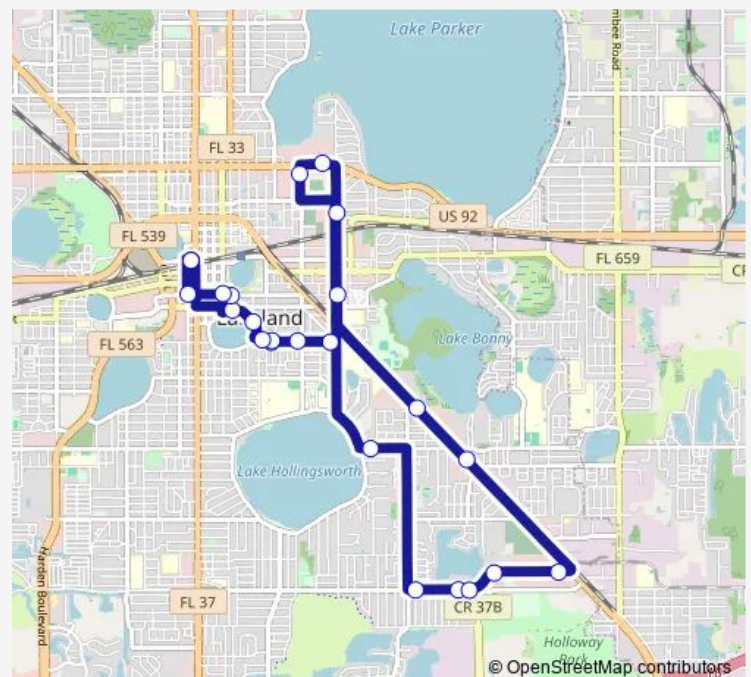

Bus Circ E E Circulator

[Go to website](#)

Direction

Lkld Downtown Terminal — Lkld Downtown Terminal

24 stops

[Open route schedule](#)

Lkld Downtown Terminal

Lakeland Public Library

72 Lake Morton Dr

Lake Morton Dr & S Iowa Ave

S Iowa Ave & E Orange St

Route schedule

Lkld Downtown Terminal — Lkld Downtown Terminal

Monday 06:15-17:15

Tuesday 06:15-17:15

Wednesday 06:15-17:15

Thursday 06:15-17:15

Friday 06:15-17:15

Saturday 08:15-13:15

Sunday —

Route info

Direction: Lkld Downtown Terminal

Stops: 24

Trip Duration: 0 hour 50 min

Circ E — E Circulator

E Orange St & S Mass Ave

E Orange St & S Missouri Ave

Lkld Downtown Terminal

Circ E Bus time schedules and route maps are available in an offline PDF at busmaps.com. Use the busmaps.com website to see live bus times, train schedule or subway schedule, and step-by-step directions for all public transit in Lakeland