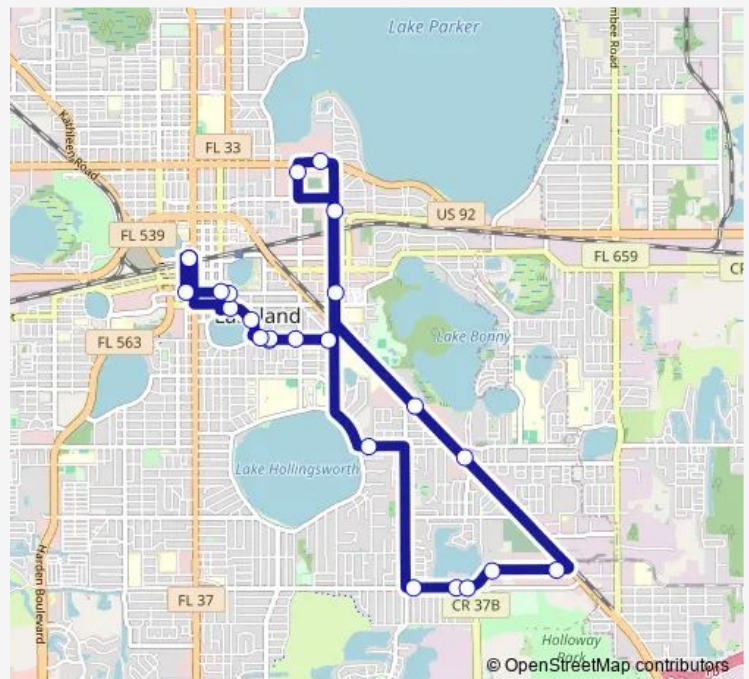

Bus Circ E E Circulator

[Go to website](#)

Direction
 Lkld Downtown Terminal — Lkld Downtown Terminal
 24 stops
[Open route schedule](#)

- Lkld Downtown Terminal
- Lakeland Public Library
- E Palmetto St & Clayton Ave
- 1423 Crystal Lake Dr
- 1621 E Edgewood Dr
- E Edgewood Dr & Balfour Ave
- E Edgewood Dr & Lkld Highlands Rd
- 2015 E Edgewood Dr
- 3111 E Edgewood Dr
- Grove Park Shopping Plaza
- Bartow Rd & New Jersey Rd
- S Lake Parker Ave & E Orange St
- N Lake Parker Ave & E Magnolia St
- 1010 E. Memorial Blvd.
- Town Center at Ingraham Ave.
- 956 E Palmetto St
- E Palmetto St & S Rushing Ave
- Lakeland Public Library
- 72 Lake Morton Dr
- Lake Morton Dr & S Iowa Ave
- S Iowa Ave & E Orange St

Route schedule

Lkld Downtown Terminal — Lkld Downtown Terminal

Monday	06:15-17:15
Tuesday	06:15-17:15
Wednesday	06:15-17:15
Thursday	06:15-17:15
Friday	06:15-17:15
Saturday	08:15-13:15
Sunday	—

Route info

Direction: Lkld Downtown Terminal
 Stops: 24
 Trip Duration: 0 hour 50 min

■ Circ E — E Circulator

E Orange St & S Mass Ave

E Orange St & S Missouri Ave

Lkld Downtown Terminal

Circ E Bus time schedules and route maps are available in an offline PDF at busmaps.com. Use the busmaps.com website to see live bus times, train schedule or subway schedule, and step-by-step directions for all public transit in Lakeland

The schedule is provided in the local timezone. Times with "(+1)" indicate departures on the next day.

PDF file created on 2025-01-16

2024 BusMaps.com - All Rights Reserved