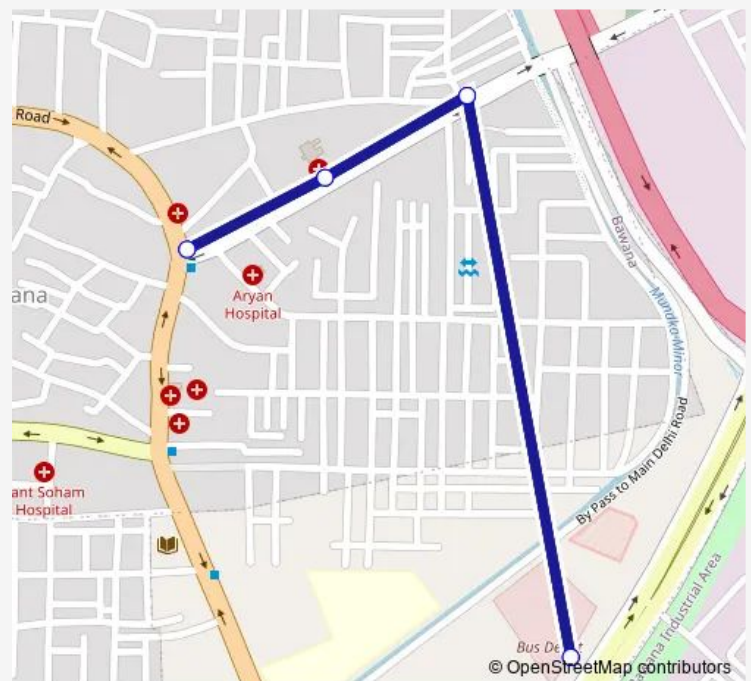

Bus 119Inkstldown

[Go to website](#)

Direction

Bawana Village — Bawana Sec 1 Cluster Depot

4 stops

[Open route schedule](#)

Bawana Village

Bawana Dispensary

Bawana Soap Factory

Bawana Sec 1 Cluster Depot

Route schedule

Bawana Village — Bawana Sec 1 Cluster Depot

Monday 12:24-15:18

Tuesday 12:24-15:18

Wednesday 12:24-15:18

Thursday 12:24-15:18

Friday 12:24-15:18

Saturday 12:24-15:18

Sunday 12:24-15:18

Route info

Direction: Bawana Village

Stops: 4

Trip Duration: 0 hour 5 min

119Inkstldown

BusMaps

Bus time schedules and route maps are available in an offline PDF at busmaps.com. Use the busmaps.com website to see live bus times, train schedule or subway schedule, and step-by-step directions for all public transit in Bawana