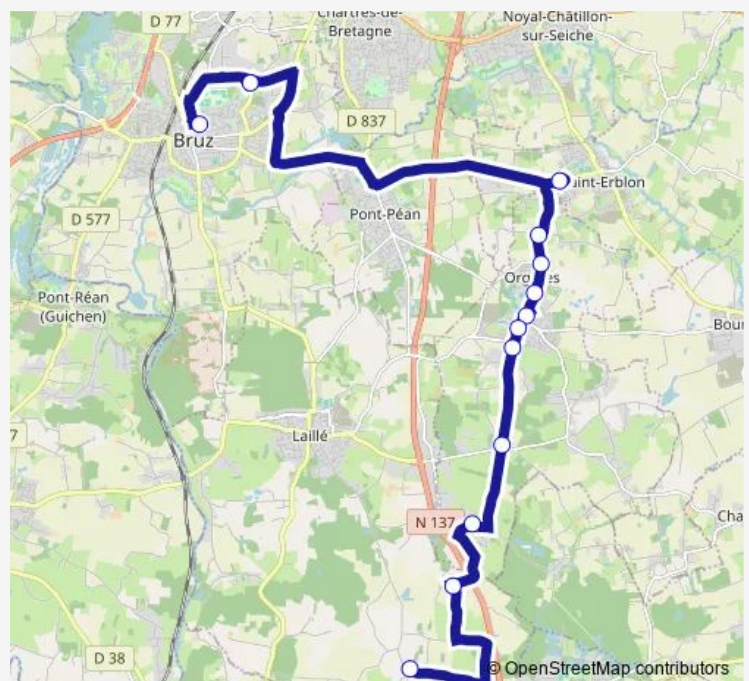

### Route schedule

Aire du 8 Mai — Bossardière

Monday 17:10

Tuesday 17:10

Wednesday 12:40

Thursday 17:10

Friday 17:10

Saturday —

### Route info

Direction: Aire du 8 Mai

Stops: 13

Trip Duration: 0 hour 42 min

## Route info

Direction: Laillé Eglise

Stops: 14

Trip Duration: 0 hour 50 min

Ts6 Bus time schedules and route maps are available in an offline PDF at [busmaps.com](https://busmaps.com). Use the [busmaps.com](https://busmaps.com) website to see live bus times, train schedule or subway schedule, and step-by-step directions for all public transit in Rennes