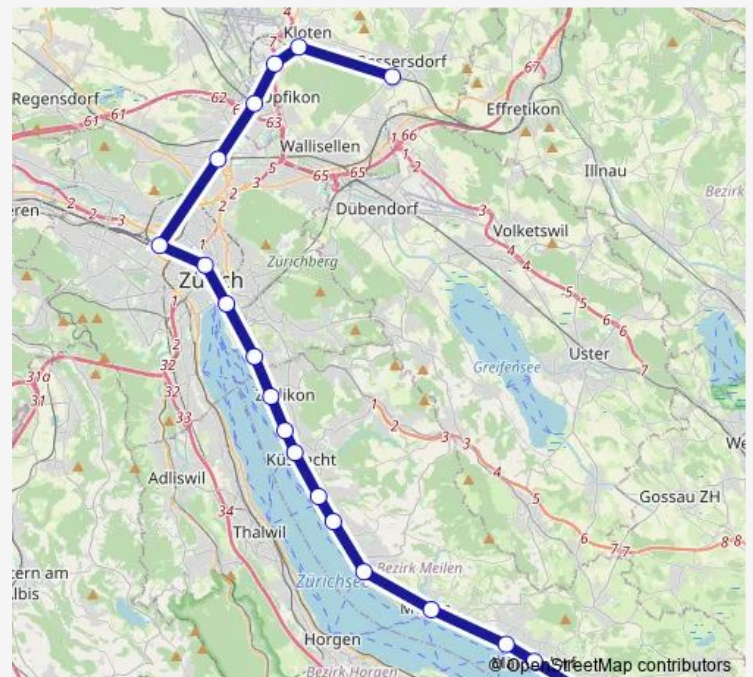

### Route schedule

Bassersdorf — Stäfa

Monday —

Tuesday —

Wednesday —

Thursday —

Friday —

Saturday —

### Route info

Direction: Bassersdorf

Stops: 19

Trip Duration: 0 hour 54 min

■ Sn7

## Route schedule

Stäfa — Bassersdorf

Monday

—

Tuesday

—

Wednesday

—

## Route schedule

Bassersdorf — Stäfa

Monday

—

Tuesday

—

Wednesday

—