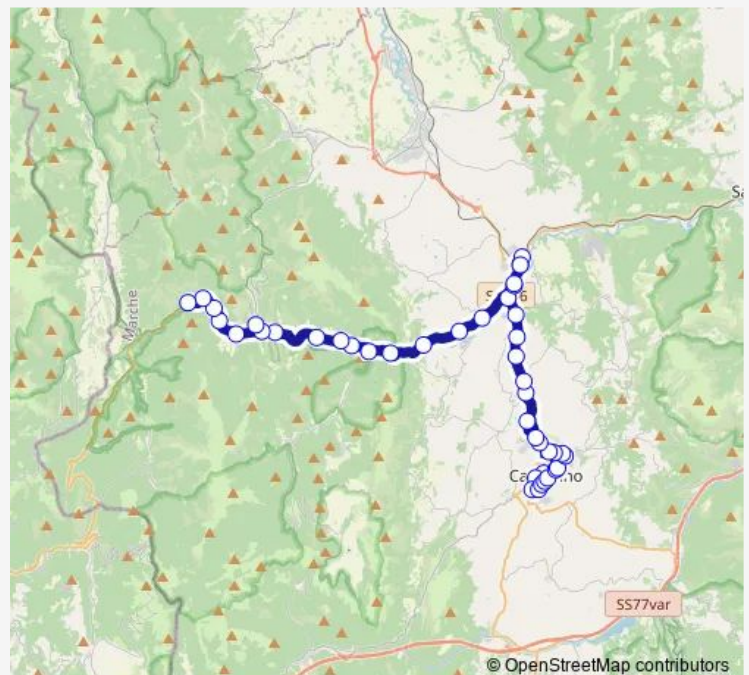

Serradica

Fabriano - SP 16 Localita Serradica

Belvedere

Route schedule

Fabriano - P.Le Matteotti — Fiuminata - Molinaccio

Monday —

Tuesday 10:20

Wednesday —

Thursday 10:20

Friday —

Saturday 10:20

Sunday —

Route info

Direction: Fabriano - P.Le Matteotti

Stops: 25

Trip Duration: 0 hour 40 min

Friday 14:15

Saturday 14:15

Sunday —

Route info

Direction: Seppio

Stops: 8

Trip Duration: 0 hour 10 min

Direction