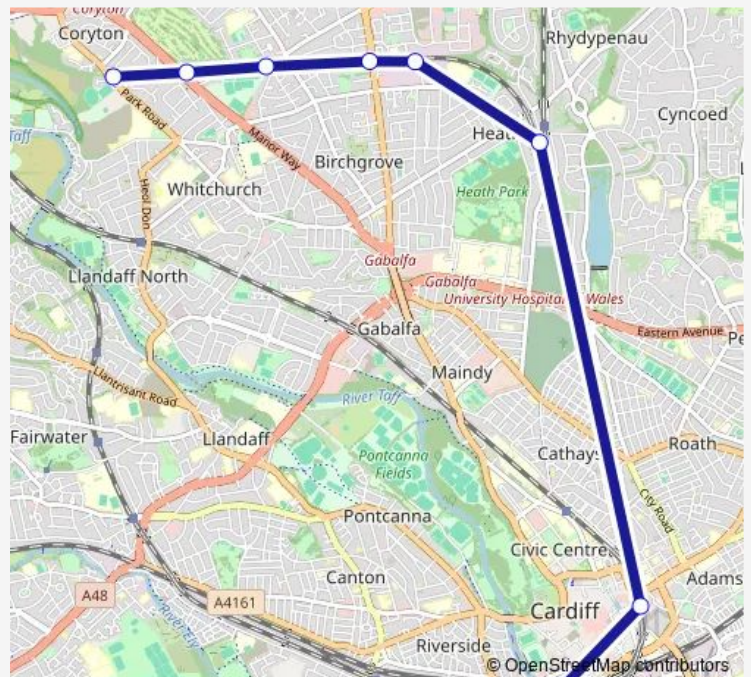

Rail Aw:Cdf->Coy AW train service from CDF to Coy

[Go to website](#)

Direction

Cardiff Central — Coryton

8 stops

[Open route schedule](#)

Cardiff Central

Cardiff Queen Street

Heath Low Level

Ty Glas

Birchgrove

Rhiwbina

Whitchurch (Cardiff)

Coryton

Route schedule

Cardiff Central — Coryton

Monday 06:10

Tuesday 06:10

Wednesday 06:10

Thursday 06:10

Friday 06:10

Saturday 06:10

Sunday —

Route info

Direction: Cardiff Central

Stops: 8

Trip Duration: 0 hour 23 min

Aw:Cdf->Coy — AW train service from CDF to Coy

Aw:Cdf->Coy Rail time schedules and route maps are available in an offline PDF at busmaps.com. Use the busmaps.com website to see live bus times, train schedule or subway schedule, and step-by-step directions for all public transit in Cardiff