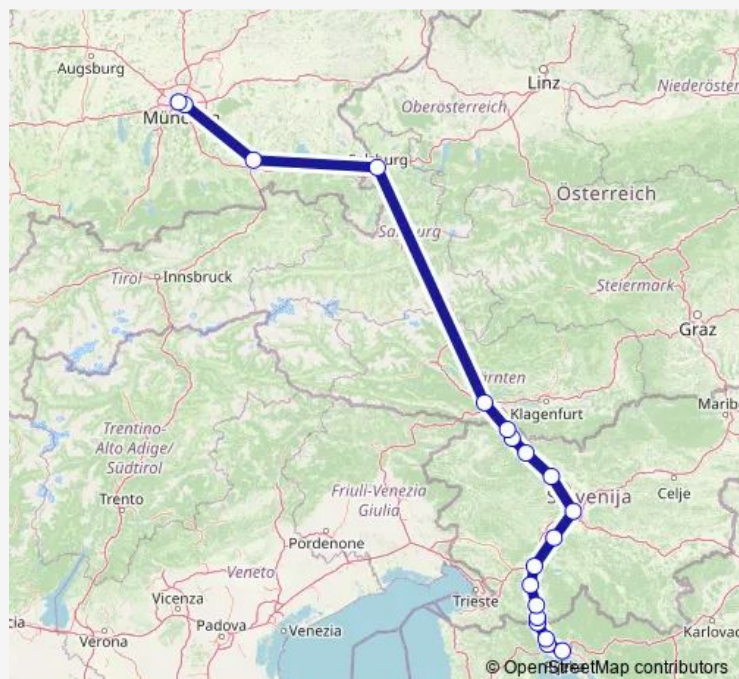

Rail D 480

[Go to website](#)

Direction

Rijeka — München Hbf

19 stops

[Open route schedule](#)

- Rijeka
- Opatija Matulji
- Jurdani
- Sapjane
- Sapjane(Gr)
- Ilirska Bistrica
- Pivka
- Postojna
- Borovnica
- Ljubljana
- Kranj
- Lesce-Bled
- Jesenice(SI)
- Jesenice(Gr)
- Villach Hbf
- Salzburg Hbf
- Rosenheim
- München Ost
- München Hbf

Route schedule

Rijeka — München Hbf

Monday	20:50
Tuesday	20:50
Wednesday	20:50
Thursday	20:50
Friday	20:50
Saturday	20:50
Sunday	20:50

Route info

Direction: Rijeka

Stops: 19

Trip Duration: 9 hour 20 min

■ D 480

D 480 Rail time schedules and route maps are available in an offline PDF at busmaps.com. Use the busmaps.com website to see live bus times, train schedule or subway schedule, and step-by-step directions for all public transit in Ilirska Bistrica