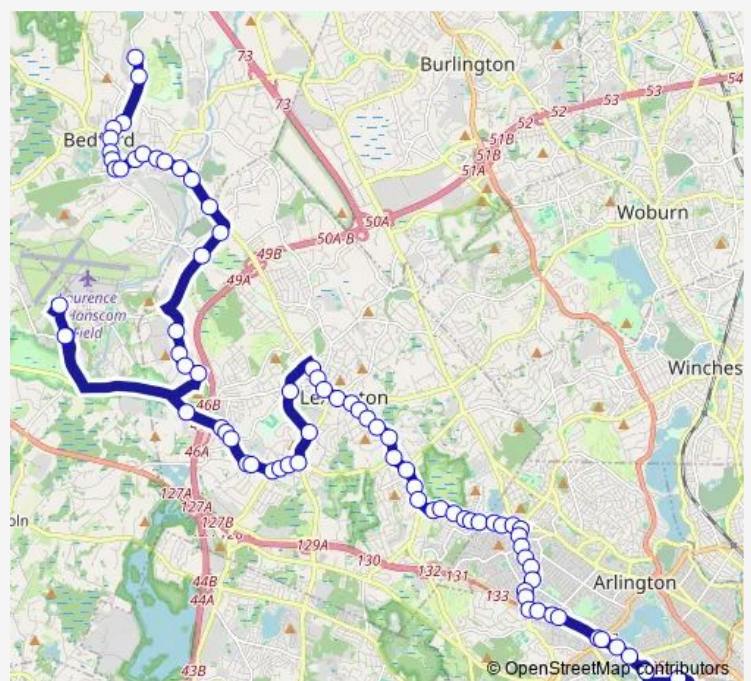

Loomis St @ Winthrop Ave

Loomis St @ Great Rd

Great Rd opp Brooksbie Rd

Great Rd @ Roberts Dr

Great Rd @ Shopping Center

Great Road @ Pine St

Great Rd @ Perham St - Lexington Line

Hartwell Ave @ Westview St

Hartwell Ave @ Bikeway

Wood St @ Schilling Cir - MIT Lincoln Laboratory

Wood St @ Chestnut Ln

Wood St @ Woodpark Circle

Route schedule

Bedford VA Hospital @ Middlesex CC - Bldg 10 — Alewife

Monday	05:50-22:00
Tuesday	05:50-22:00
Wednesday	05:50-22:00
Thursday	05:50-22:00
Friday	05:50-22:00
Saturday	08:00-20:00
Sunday	—

Route info

Direction: Bedford VA Hospital @ Middlesex CC - Bldg 10

Stops: 78

Trip Duration: 0 hour 57 min

62/76 — Bedford VA Hospital - Alewife Station via Hanscom Airport

Wood St @ Fairview Ave

Hanscom Field Dr @ Old Bedford Rd

Friday 05:00-21:10

Saturday 07:00-19:00

Sunday —

Route info

Direction: Alewife

Stops: 72

Trip Duration: 0 hour 58 min

Massachusetts Ave @ Maple St