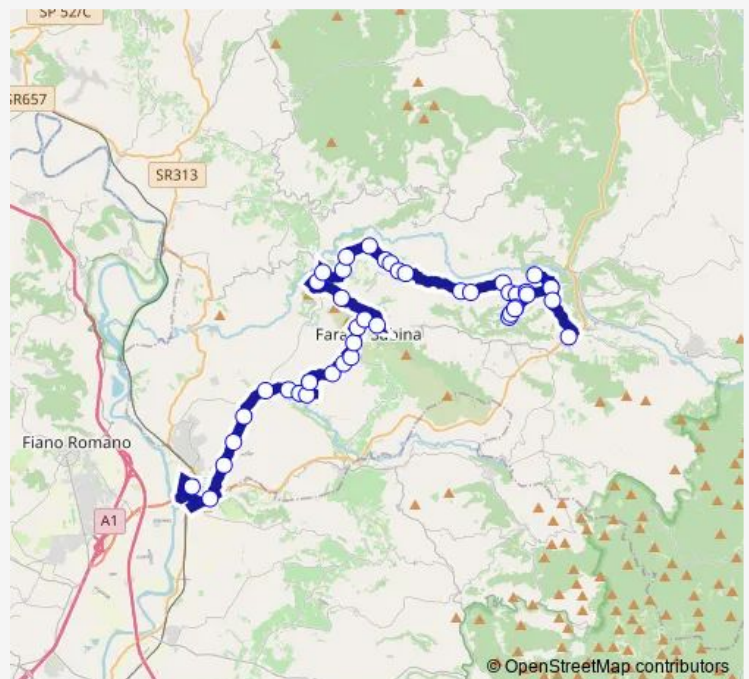

CASTELNUOVO F. | Via Farfa Via Granica # f9980

CASTELNUOVO F. | Via Ficoccelli Str. Mercato # f9918

Route schedule

MONTELIBRETTI | Stazione FS # f9958 — POGGIO MOIANO | Via Salaria Vecchia Via Ulivi # f9860

Monday	09:00
Tuesday	09:00
Wednesday	09:00
Thursday	09:00
Friday	09:00
Saturday	—
Sunday	—

Route info

Direction: MONTELIBRETTI | Stazione FS # f9958

Stops: 44

Trip Duration: 1 hour 0 min

Passo Corese - Osteria Nuova # Pg101d