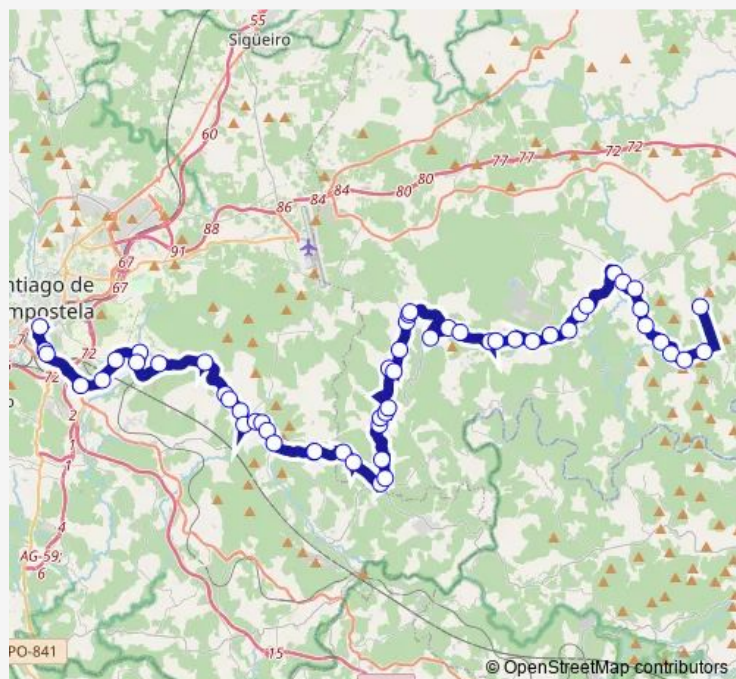

Thursday 14:35-19:30

Friday 14:35-19:30

Saturday —

Sunday —

Route info

Direction: Santiago E.I.

Stops: 56

Trip Duration: 1 hour 0 min