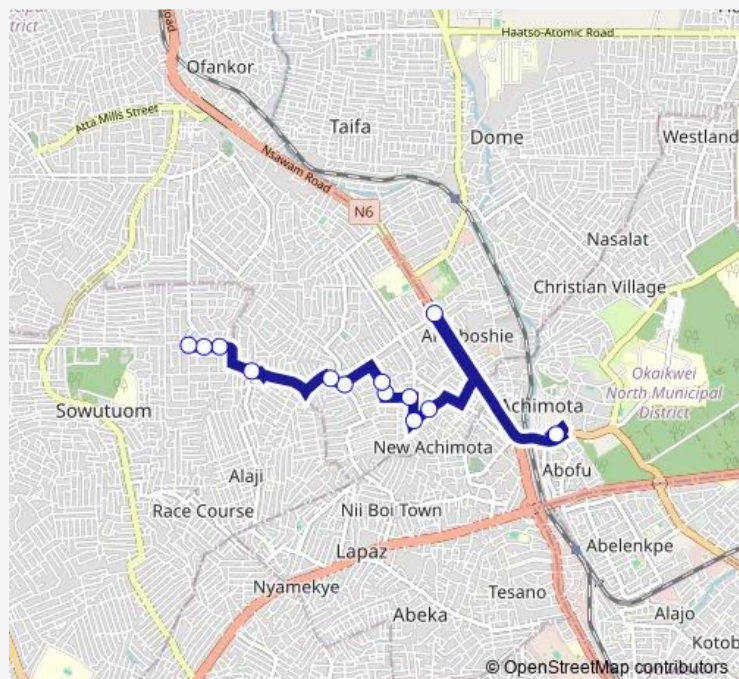

## Bus 095A Achimota Station to Israel Station

[Go to website](#)

Terminal Israel Station

### Route schedule

Terminal Achimota Station — Terminal Israel Station

Monday 11:12

Tuesday 11:12

Wednesday 11:12

Thursday 11:12

Friday 11:12

Saturday 11:12

### Route info

Direction: Terminal Achimota Station

Stops: 13

Trip Duration: 0 hour 25 min

095A — Achimota Station to Israel Station

095A Bus time schedules and route maps are available in an offline PDF at [busmaps.com](https://busmaps.com). Use the [busmaps.com](https://busmaps.com) website to see live bus times, train schedule or subway schedule, and step-by-step directions for all public transit in Accra