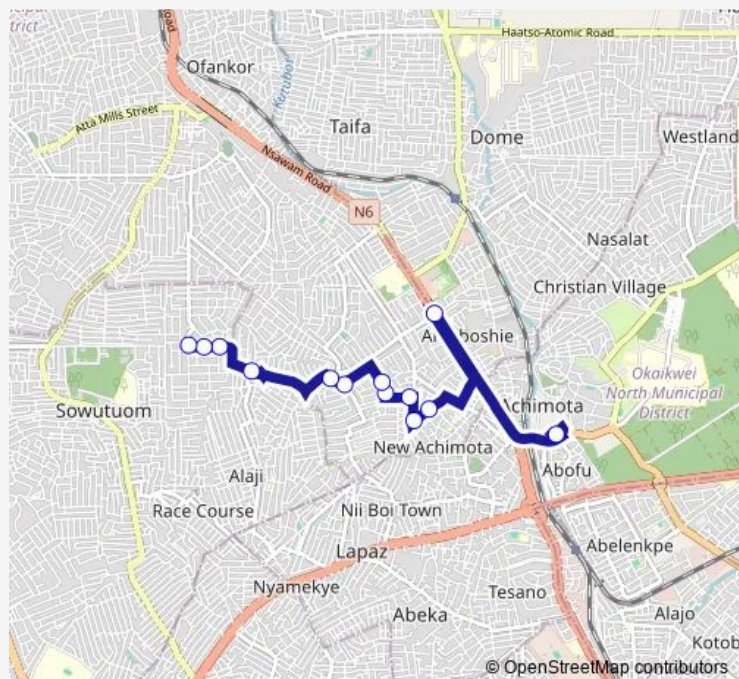

Bus 095a Achimota Station to Israel Station

[Go to website](#)

Direction

Terminal Achimota Station — Terminal Israel Station

13 stops

[Open route schedule](#)

Terminal Achimota Station

Mile 7 Junc.

Ayigbe Town (via Tabora)

Masalashi

Terminal Israel Station

Route schedule

Terminal Achimota Station — Terminal Israel Station

Monday 11:12

Tuesday 11:12

Wednesday 11:12

Thursday 11:12

Friday 11:12

Saturday 11:12

Sunday 11:12

Route info

Direction: Terminal Achimota Station

Stops: 13

Trip Duration: 0 hour 25 min

095a — Achimota Station to Israel Station

095a Bus time schedules and route maps are available in an offline PDF at busmaps.com. Use the busmaps.com website to see live bus times, train schedule or subway schedule, and step-by-step directions for all public transit in Accra