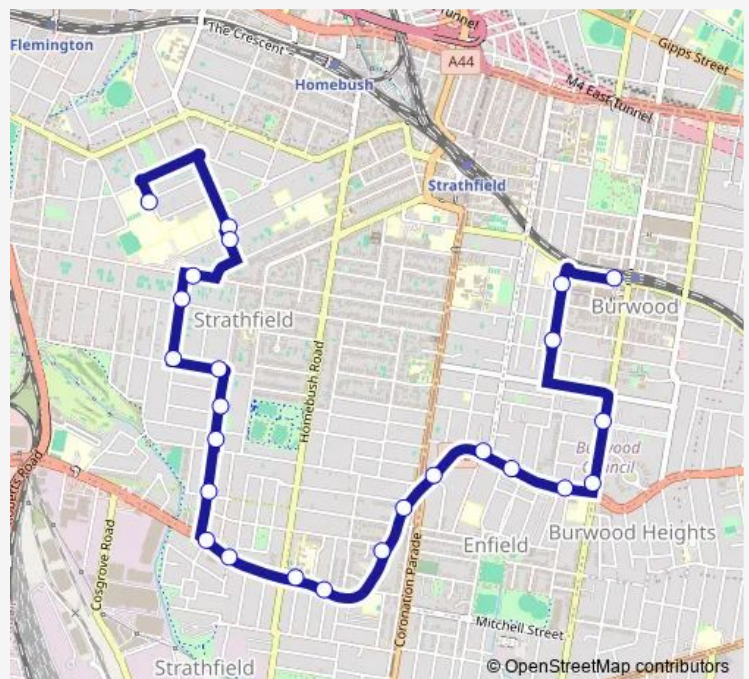

Dickson St At Albert Rd

Heyde Av After Albert Rd

Barker Rd Opp Australian Catholic University

South St At Newton Rd

South St At Ada Av

Ada Av At Wallis Av

Wallis Av Opp Ravenna St

Wallis Av At Augusta St

Wallis Av At Verona St

Liverpool Rd At Wallis Av

Liverpool Rd At Amaroo Av

Strathfield South Public School, Hume Hwy

Liverpool Rd At Eve St

Liverpool Rd Before High St

Liverpool Rd At Mintaro Av

The Broadway, Liverpool Rd

Liverpool Rd At Wentworth Rd

Liverpool Rd At Lindsay St

Liverpool Rd Opp St Joseph's Primary School

Burwood Rd After Liverpool Rd

Route schedule

St Patrick's College, Francis St, Stand C — Burwood Station, Railway Pde, Stand A

Monday	15:20
Tuesday	15:20
Wednesday	15:20
Thursday	15:20
Friday	—
Saturday	—
Sunday	—

Route info

Direction: St Patrick's College, Francis St, Stand C

Stops: 25

Trip Duration: 0 hour 29 min

587s — St Patricks Strathfield to Burwood Station