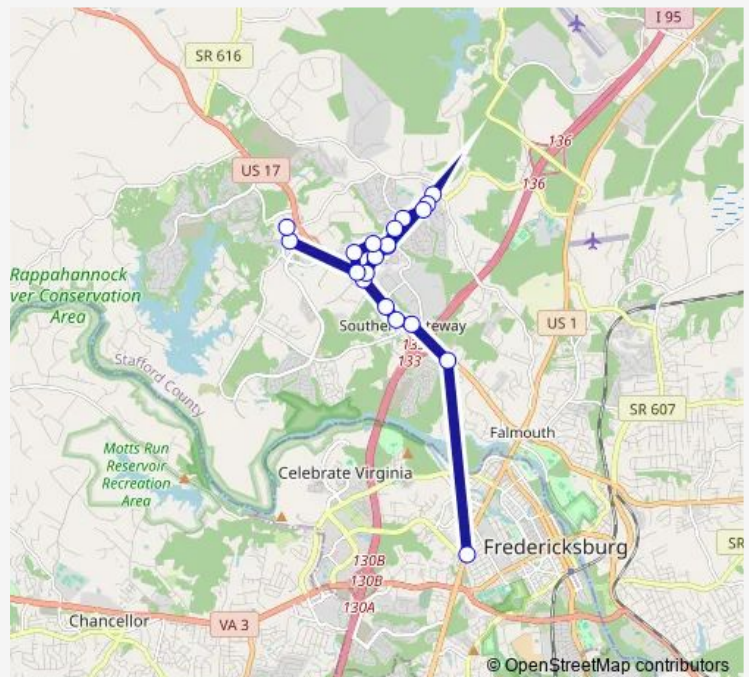

561 - South Gateway Dr (Target)

452 - Warrenton Rd. / Mclane Dr. (Clarion Inn)

453 - Warrenton Rd. / Falls Run Dr.

454 - England Run Shopping Center (Taco Bell)

455 - England Run Shopping Center (Goodwill)

14 - Geico

Route schedule

1 - Fxbgo! Central — 14 - Geico

Monday 07:00-19:00

Tuesday 07:00-19:00

Wednesday 07:00-19:00

Thursday 07:00-19:00

Friday 00:00-19:00

Saturday 08:00-16:00

Sunday —

Route info

Direction: 1 - Fxbgo! Central

Stops: 20

Trip Duration: 0 hour 34 min

D2

Direction

14 - Geico — 1 - Fxbgo! Central

6 stops

[Open route schedule](#)

14 - Geico

141 - Village Pkwy. (Walmart)

451 - Olde Forge Dr. / Warrenton Rd.

449 - Warrenton Rd. / Quarles Rd.

157 - Rte. 1 (Stratford Square Apts.)