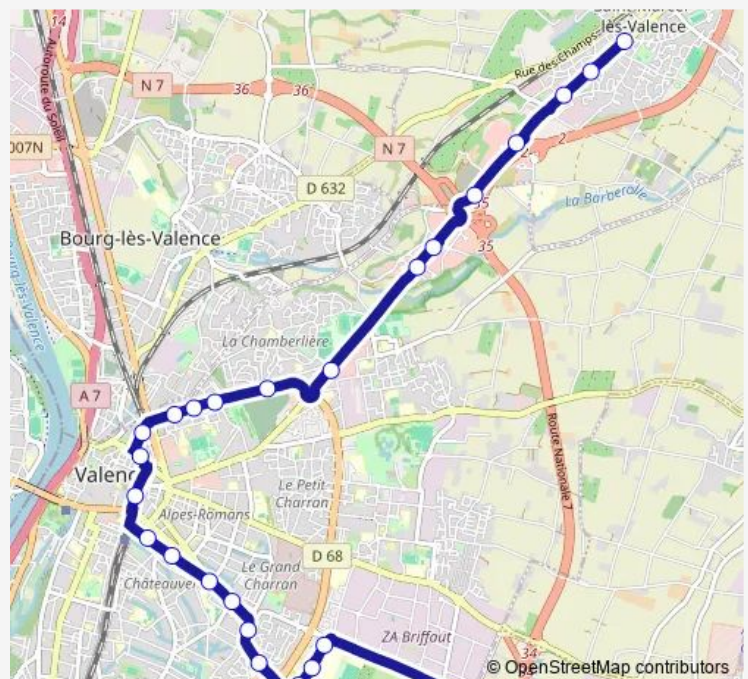

### Route schedule

Valence Centre Penitenciaire — Monettes

Monday —

Tuesday —

Wednesday —

Thursday —

Friday —

Saturday —

### Route info

Direction: Valence Centre Penitenciaire

Stops: 26

Trip Duration: 0 hour 33 min

Chantre

Plovier

Roche

Bouleaux