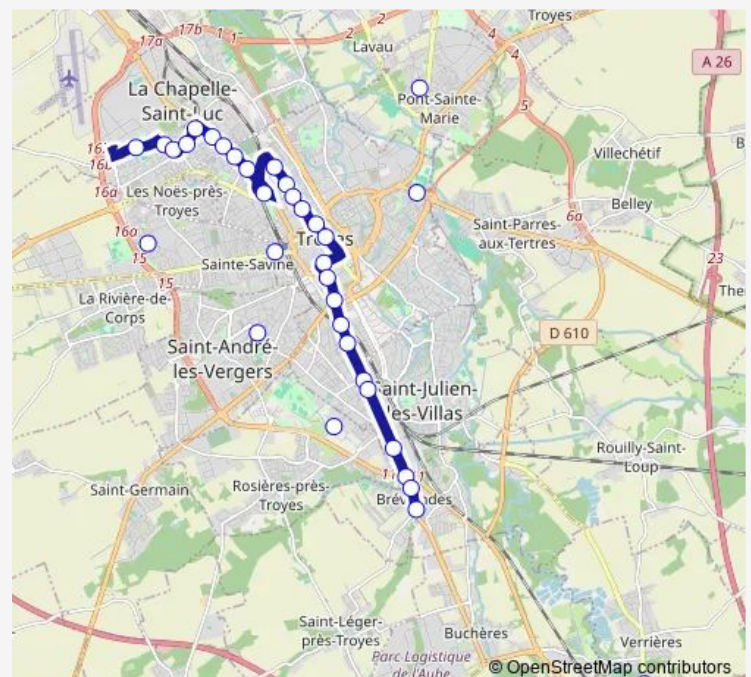

Saturday —

Sunday 10:10-19:49

Route info

Direction: Pressoir

Stops: 34

Trip Duration: 0 hour 38 min

Pompidou

Y Schools

Somme

Crous

Maille

Magasins DE L'Avenue

Courtalon

Roseraie

Verrier

Baltet

Vieux Fours

Hautefeuille

Breviandes

Direction

Breviandes — Pressoir

36 stops

[Open route schedule](#)

Breviandes