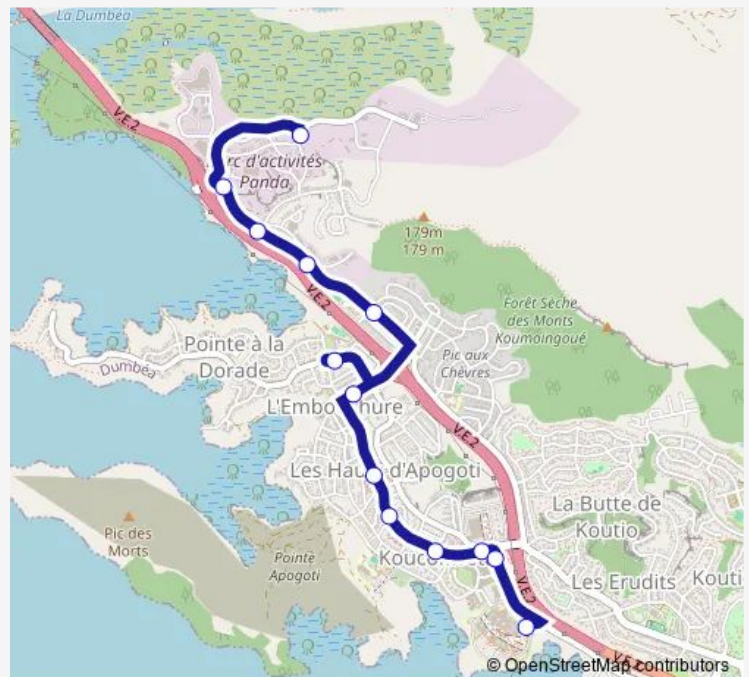

Bus D2 ZAC Panda / Dumbea SUR Mer

[Go to website](#)

Direction

Pionniers — Fare DU Medipole

13 stops

[Open route schedule](#)

Pionniers

Panda

Thursday —

Friday 05:24-18:57

Saturday 05:30-18:35

Sunday —

Route info

Direction: Pionniers

Stops: 13

Trip Duration: 0 hour 18 min

Direction

Fare DU Medipole — Pionniers

14 stops

[Open route schedule](#)

Fare DU Medipole

Erudits

Erudits

Noumea Soir

Industrie

Pionniers

Route schedule

Fare DU Medipole — Pionniers

Monday 05:00-18:35

Tuesday 05:00-18:35

Wednesday —

Thursday —