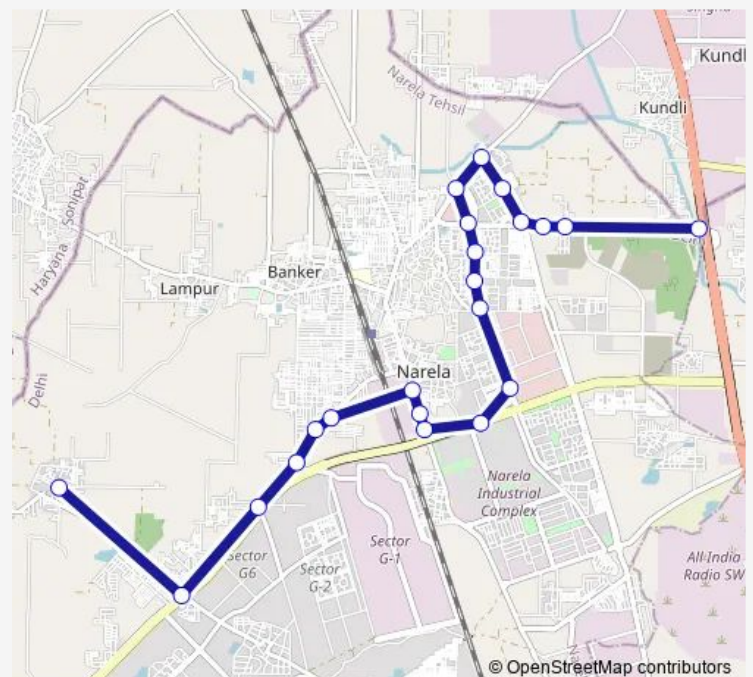

Sannoath Crossing / Ghoga Crossing

### Route schedule

Singhu Border Ramdev Marg — Ghoga Village

Monday 07:21-21:40

Tuesday 07:21-21:40

Wednesday 07:21-21:40

Thursday 07:21-21:40

Friday 07:21-21:40

Saturday 07:21-21:40

Sunday 07:21-21:40

### Route info

Direction: Singhu Border Ramdev Marg

Stops: 22

Trip Duration: 0 hour 51 min

136aup

BusMaps

136aup Bus time schedules and route maps are available in an offline PDF at [busmaps.com](https://busmaps.com). Use the [busmaps.com](https://busmaps.com) website to see live bus times, train schedule or subway schedule, and step-by-step directions for all public transit in Alipur