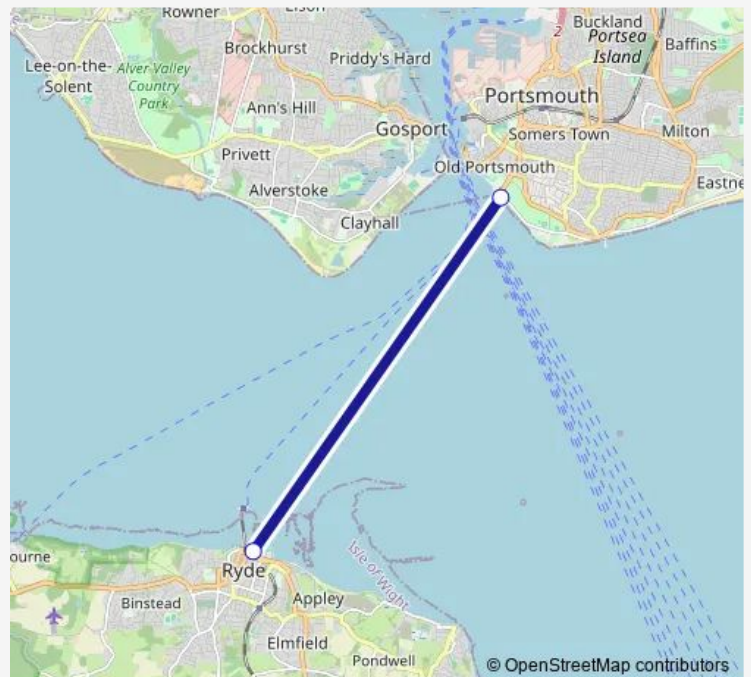

### Direction

Ryde Hoverport — Southsea Hoverport

2 stops

[Open route schedule](#)

Ryde Hoverport

Southsea Hoverport

### Route schedule

Ryde Hoverport — Southsea Hoverport

Monday	06:15-19:30
Tuesday	06:15-19:30
Wednesday	06:15-19:30
Thursday	06:15-19:30
Friday	06:15-19:30
Saturday	07:45-19:30
Sunday	08:15-19:30

### Route info

Direction: Ryde Hoverport

Stops: 2

Trip Duration: 0 hour 10 min

■ IOW Hovercraft — Ryde - Southsea Hovercraft

**Direction**

Southsea Hoverport — Ryde Hoverport

2 stops

**Route info**

Direction: Southsea Hoverport

Stops: 2

Trip Duration: 0 hour 10 min

IOW Hovercraft Ferry time schedules and route maps are available in an offline PDF at busmaps.com. Use the busmaps.com website to see live bus times, train schedule or subway schedule, and step-by-step directions for all public transit in Portsmouth