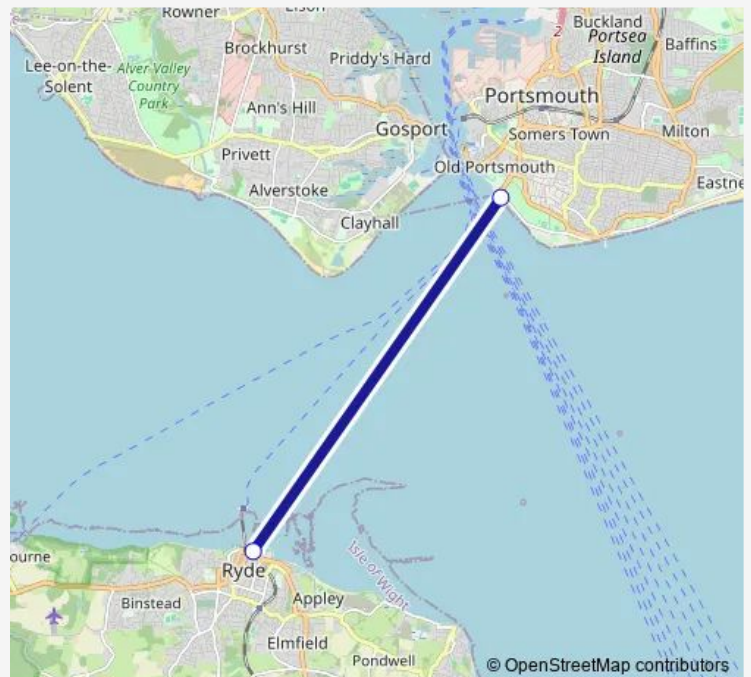

# Ferry IOW Hovercraft Ryde - Southsea Hovercraft

[Go to website](#)**Direction**

Ryde Hoverport — Southsea Hoverport

2 stops

[Open route schedule](#)

Ryde Hoverport

Southsea Hoverport

**Route schedule**

Stops: 2

Trip Duration: 0 hour 10 min

■ IOW Hovercraft — Ryde - Southsea Hovercraft

**BusMaps**

**Direction**

Southsea Hoverport — Ryde Hoverport

2 stops

[Open route schedule](#)

Southsea Hoverport

Ryde Hoverport

## Route info

Direction: Southsea Hoverport

Stops: 2

Trip Duration: 0 hour 10 min

IOW Hovercraft Ferry time schedules and route maps are available in an offline PDF at [busmaps.com](https://busmaps.com). Use the [busmaps.com](https://busmaps.com) website to see live bus times, train schedule or subway schedule, and step-by-step directions for all public transit in Portsmouth