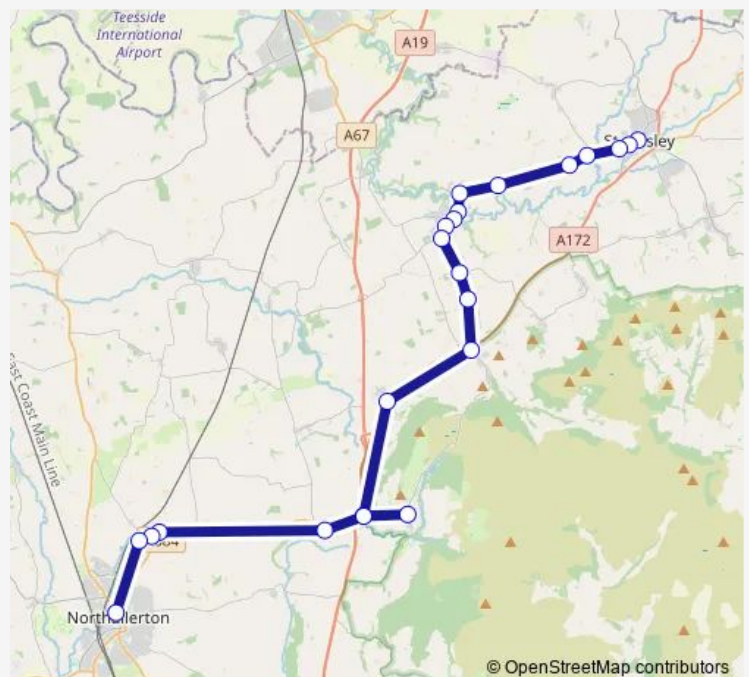

Foxton View

Water End

Water End

Route schedule

High Street — The Buck Inn

Monday 07:10-15:10

Tuesday 07:10-15:10

Wednesday 07:10-15:10

Thursday 07:10-15:10

Friday 07:10-15:10

Saturday 07:10-15:10

Sunday —

Route info

Direction: High Street

Stops: 23

Trip Duration: 0 hour 54 min

80

BusMaps

The Green

The Buck Inn

Direction

The Buck Inn — High Street

25 stops

[Open route schedule](#)