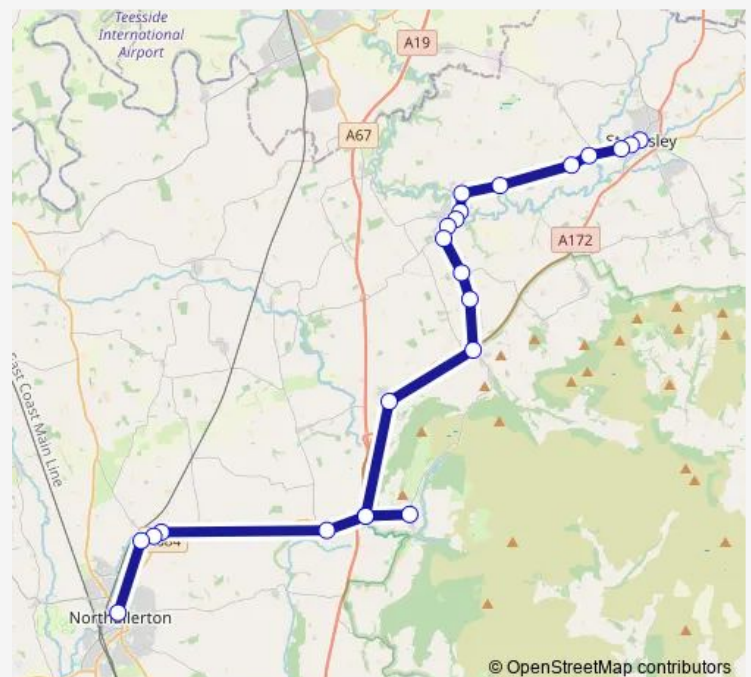

Bus 80

[Go to website](#)

Direction

High Street — The Buck Inn

23 stops

[Open route schedule](#)

High Street

The Green

Westlands

Croft Hills

Tame Bridge

Rudby Hall

The Grove

Levenside

The Wynd

Village Hall

Linden Crescent

Prestons Of Potto Depot

Dog & Gun

Blackhorse Lane

Post Office

Clack Lane End

Osmotherley Green

Clack Lane End

Foxton View

Water End

Water End

Route schedule

High Street — The Buck Inn

Monday 07:10-15:10

Tuesday 07:10-15:10

Wednesday 07:10-15:10

Thursday 07:10-15:10

Friday 07:10-15:10

Saturday 07:10-15:10

Sunday —

Route info

Direction: High Street

Stops: 23

Trip Duration: 0 hour 54 min

80

BusMaps