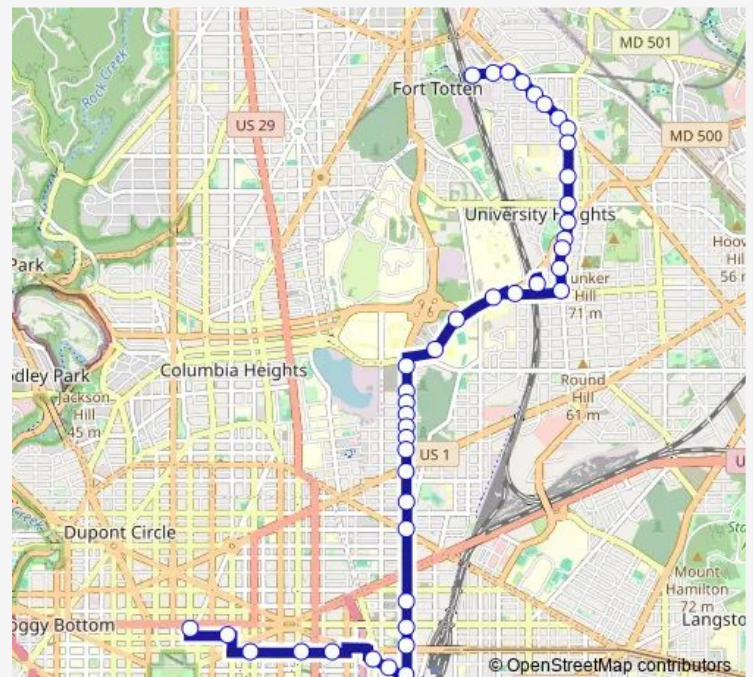

Wednesday 04:20-23:00

Thursday 04:20-24:00

Friday 04:20-23:30

Saturday 06:20-24:00

Sunday 06:40-23:20

Route info

Direction: Fort Totten+Bay F

Stops: 42

Trip Duration: 0 hour 51 min

80 — North Capitol Street

N Capitol St Ne+Girard St Ne

N Capitol St Ne+Douglas St Ne

N Capitol St NW+Channing St NW

N Capitol St Nw+Bryant St Ne

N Capitol St Nw+Adams St Nw

N Capitol St Nw+W St Nw

Massachusetts Av Ne+G St Ne

Massachusetts Av Nw+New Jersey Av Nw

H St Nw+5 St Nw

H St NW+7 St NW

H St NW+11 St NW

Franklin Square+Bay A

15 St+I St Nw+K St Nw

Direction

Route info

Direction: 15 St+I St Nw+K St Nw

Stops: 44

Trip Duration: 1 hour 2 min

Michigan Av Ne+4 St Ne

Monroe St NE+7 St NE

Brookland-CUA+Bay J

12 St Ne+Newton St Ne