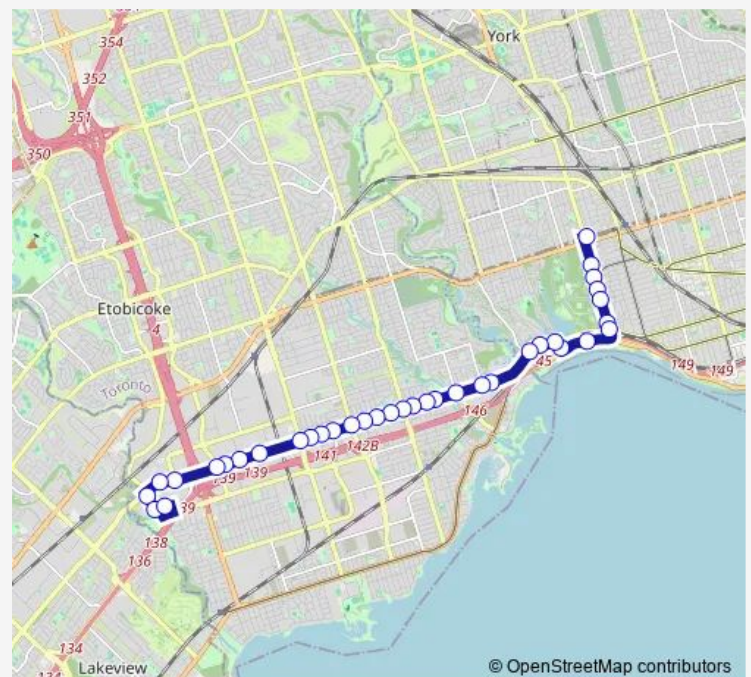

### Route schedule

Keele Station — Sherway Gardens Rd at Sherway Gate Mall West Side

Monday 05:08-01:32<sup>+1</sup>

Tuesday 05:08-01:30<sup>+1</sup>

Wednesday 05:08-01:30<sup>+1</sup>

Thursday 05:08-01:30<sup>+1</sup>

### Route info

Direction: Keele Station

Stops: 36

Trip Duration: 0 hour 48 min

80 — Queensway

The Queensway at Lady Bank Rd

The Queensway at Islington Ave

The Queensway at St Lawrence Ave