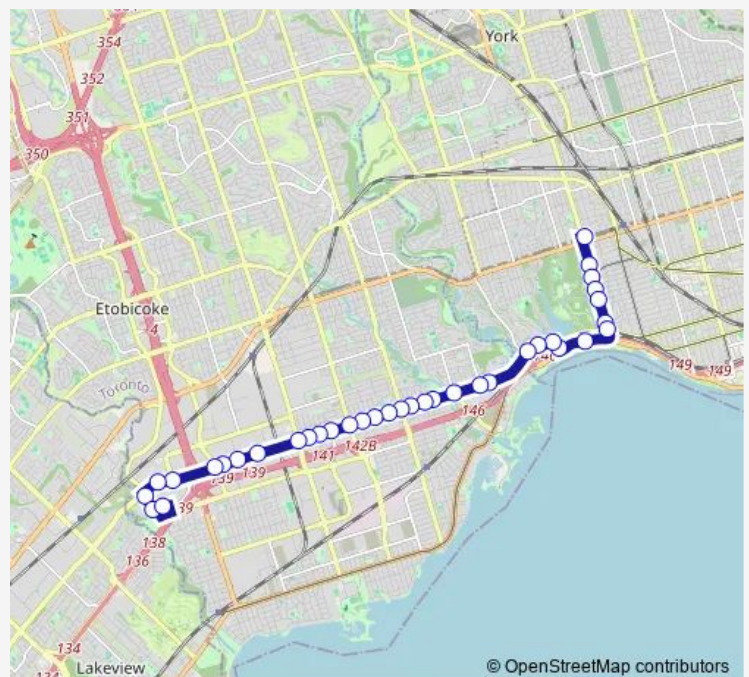

The Queensway at Windermere Ave West Side

The Queensway at South Kingsway

Opposite 125 The Queensway

The Queensway at Stephen Dr

The Queensway at Park Lawn Rd

The Queensway at Burma Dr

The Queensway at Milton St

### Route schedule

Keele Station — Sherway Gardens Rd at Sherway Gate Mall West Side

Monday 05:08-01:30<sup>+1</sup>

Tuesday 05:08-01:30<sup>+1</sup>

Wednesday 05:08-01:30<sup>+1</sup>

Thursday 05:08-01:30<sup>+1</sup>

### Route info

Direction: Keele Station

Stops: 36

Trip Duration: 0 hour 41 min

80 — Queensway

The Queensway at Lady Bank Rd

The Queensway at Islington Ave

The Queensway at St Lawrence Ave