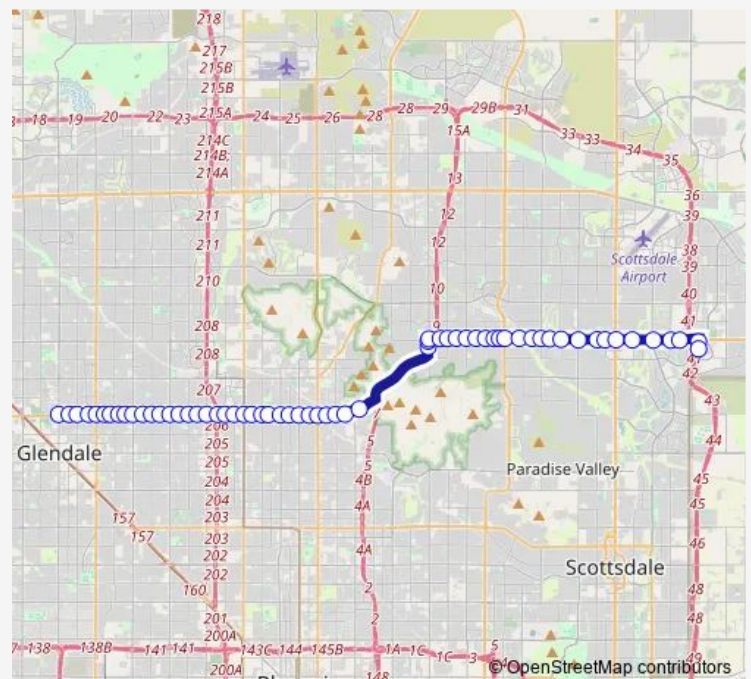

Shea Bl & 58th St

Shea Bl & 56th St

Shea Bl & 54th St

Shea Bl & 51st Pl

Shea Bl & Tatum Bl

Shea Bl & 46th St

Shea Bl & 44th St

Shea Bl & 42nd St

Shea Bl & 40th St

### Route schedule

Mustang Tc — 59th Av & Northern Av

Monday 07:16-18:14

Tuesday 07:16-18:14

Wednesday 07:16-18:14

Thursday 07:16-18:14

Friday 07:16-18:14

Saturday —

### Route info

Direction: Mustang Tc

Stops: 63

Trip Duration: 1 hour 7 min

80 — Northern Ave/Shea Blvd

Shea Bl & 38th St

Shea Bl & 36th St

32nd St & Shea Bl