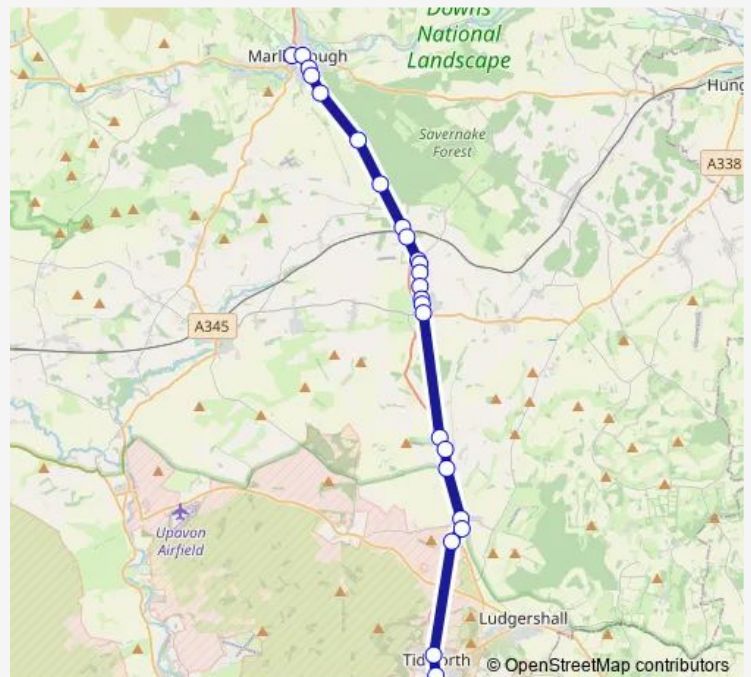

### Route schedule

Lloyds Bank — Tesco Superstore

Monday —

Tuesday —

Wednesday 15:35

Thursday —

Friday —

Saturday —

### Route info

Direction: Lloyds Bank

Stops: 25

Trip Duration: 0 hour 33 min

■ 80 — Marlborough - Ludgershall

The Knapp Close

Connolly Way

Trinity View Road

## Direction

Tesco Superstore — Lloyds Bank

26 stops

[Open route schedule](#)

Tesco Superstore

Trinity View Road

Connolly Way

The Knapp Close