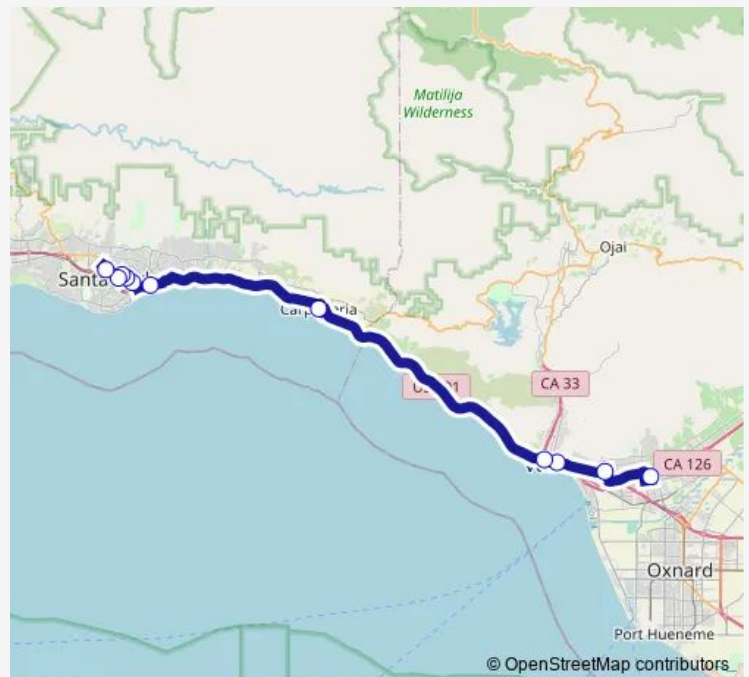

Bus 80 Coastal Express

[Go to website](#)

**Direction**

Ventura County Government Center (Hill Rd/Thille St) — De La Vina & Mission

11 stops

[Open route schedule](#)

Ventura County Government Center (Hill Rd/Thille St)

Pacific View Mall (Ventura Transit Center)

Santa Clara and Oak WB (Downtown Ventura)

West Main at Peking WB (Park & Ride)

Carpinteria Ave at Eugenia Pl (Downtown Carp)

Cabrillo at Puerta Vallarta WB (East Beach)

Gutierrez at Garden

Santa Barbara at De La Guerra

Figueroa at Santa Barbara St (Courthouse)

Figueroa at Chapala (MTD Transit Center)

De La Vina & Mission

**Route schedule**

Ventura County Government Center (Hill Rd/Thille St) — De La Vina & Mission

Stops: 11

Trip Duration: 1 hour 44 min