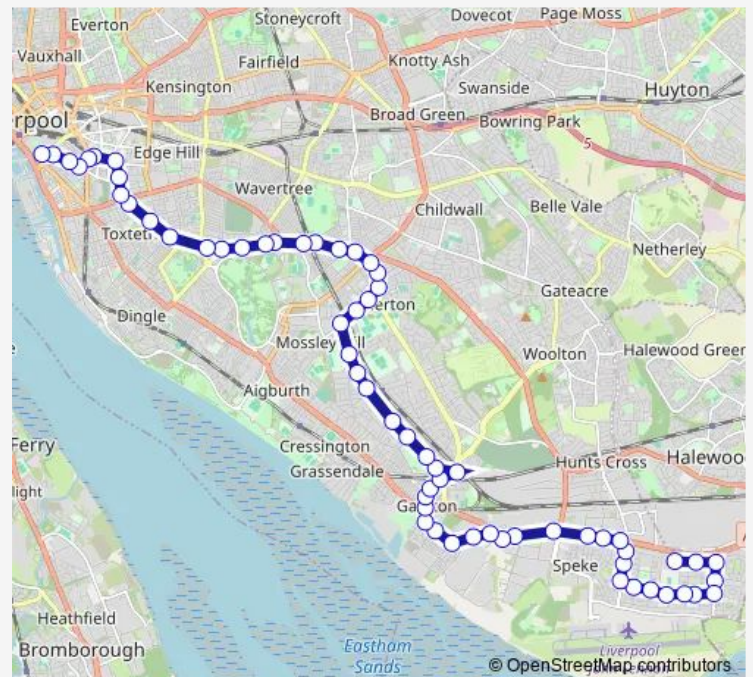

Thursday 06:30-19:02

Friday 06:30-19:02

Saturday 07:30-19:28

Sunday —

Route info

Direction: Liverpool ONE Bus Station

Stops: 59

Trip Duration: 1 hour 1 min

80 — Liverpool ONE Bus Station - Northern Road

Mather Avenue

Rose Brae

Mossley Hill Station

Rose Lane

Benmore Road

Lismore Road

West Allerton Station

Morrison's — Liverpool ONE

63 stops

[Open route schedule](#)

Morrison's

All Hallows Drive

East Mill Wood Road

Alder Wood Avenue

Heath Gate Avenue

Trip Duration: 1 hour 9 min

Sidwell Street

Shrewsbury Road

Island Road

Liverpool South Parkway

Cardwell Road

Dinesan Road

Whitehedge Road