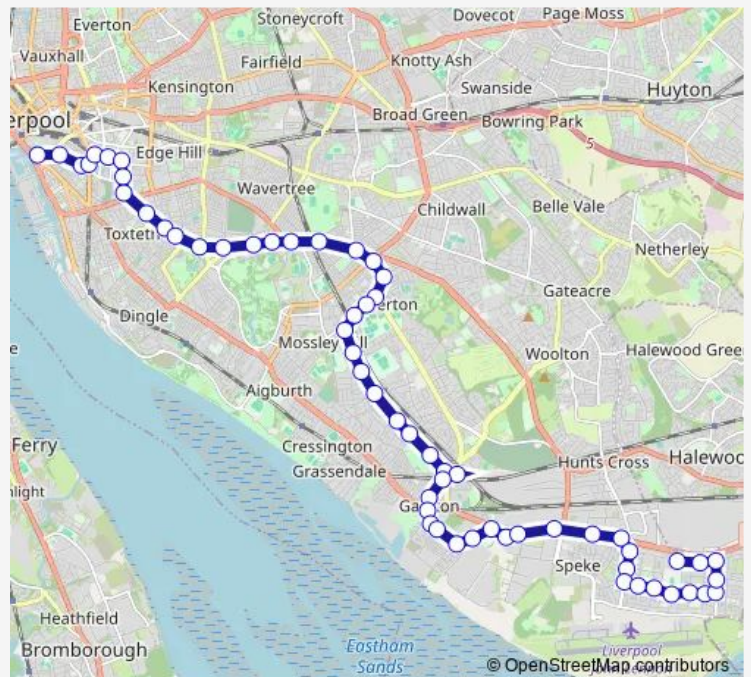

**Direction**

Liverpool ONE Bus Station — Morrisons

59 stops

[Open route schedule](#)

Liverpool ONE Bus Station

York Street

Colquitt Street

Seel Street

Saturday 07:30-19:28

Sunday —

Route info

Direction: Liverpool ONE Bus Station

Stops: 59

Trip Duration: 1 hour 1 min

80 — Liverpool ONE Bus Station - Northern Road

Mather Avenue

Dinesen Road

Garfourth Road

Liverpool South Parkway

Horrocks Avenue

Woolton Road

Speke Road

Harbour Drive

Aston Street

## Route info

Direction: Morrisons

Stops: 63

Trip Duration: 0 hour 52 min

Sidwell Street

Shrewsbury Road

Island Road

Liverpool South Parkway