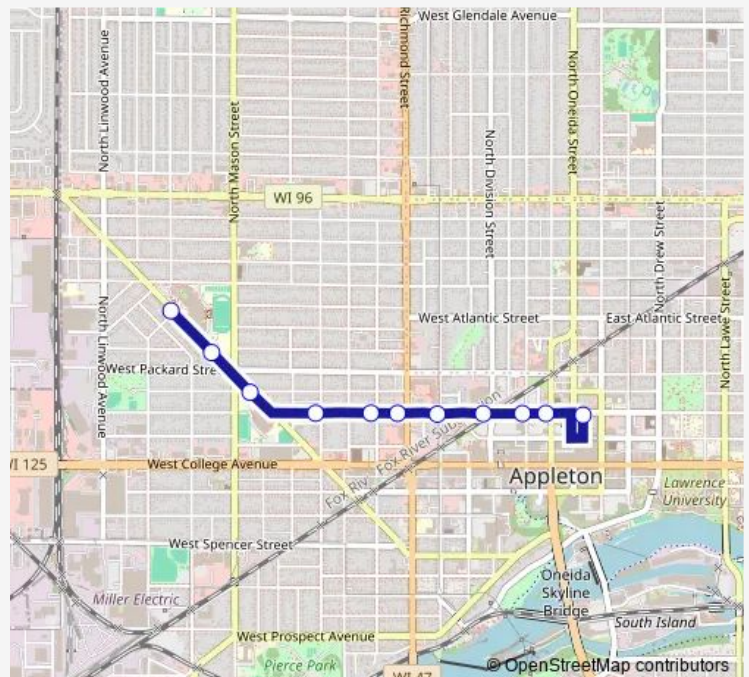

Transit Center - Zone T

Route schedule

N Badger & Schneider — Transit Center - Zone T

Monday 15:37

Tuesday 15:37

Wednesday 15:37

Thursday 15:37

Friday 15:37

Saturday —

Sunday —

Route info

Direction: N Badger & Schneider

Stops: 11

Trip Duration: 0 hour 8 min

80 — 80 - West High

80 Bus time schedules and route maps are available in an offline PDF at busmaps.com. Use the busmaps.com website to see live bus times, train schedule or subway schedule, and step-by-step directions for all public transit in Appleton