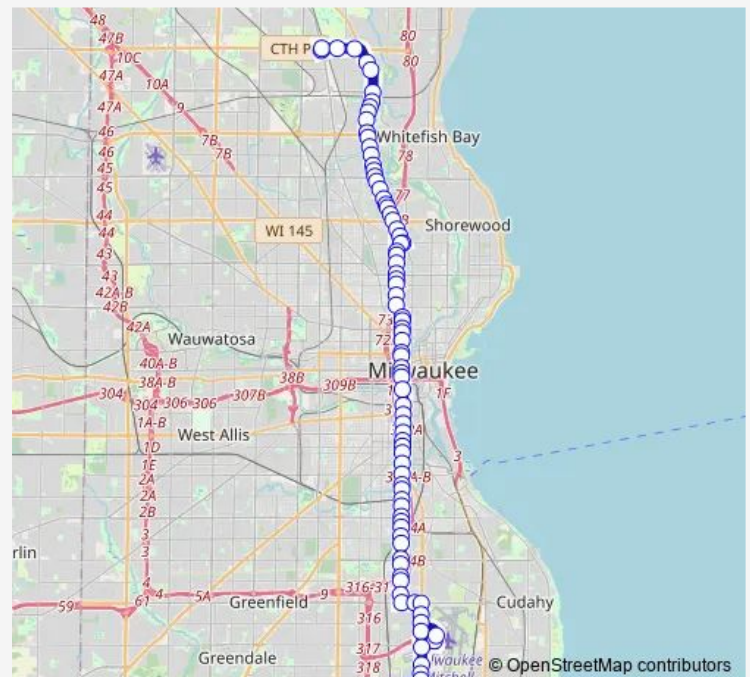

Thursday 03:32-24:00

Friday 03:32-24:00

Saturday 04:31-00:28⁺¹

Sunday 05:07-00:29⁺¹

Route info

Direction: Teutonia & Good Hope

Stops: 87

Trip Duration: 1 hour 14 min

80 — 6th Street

Green BAY & Hauser

Green BAY & Olive

Green BAY & Fiebrantz

Green BAY & Capitol

MLK & N8

MLK & N7

Green BAY & Keefe