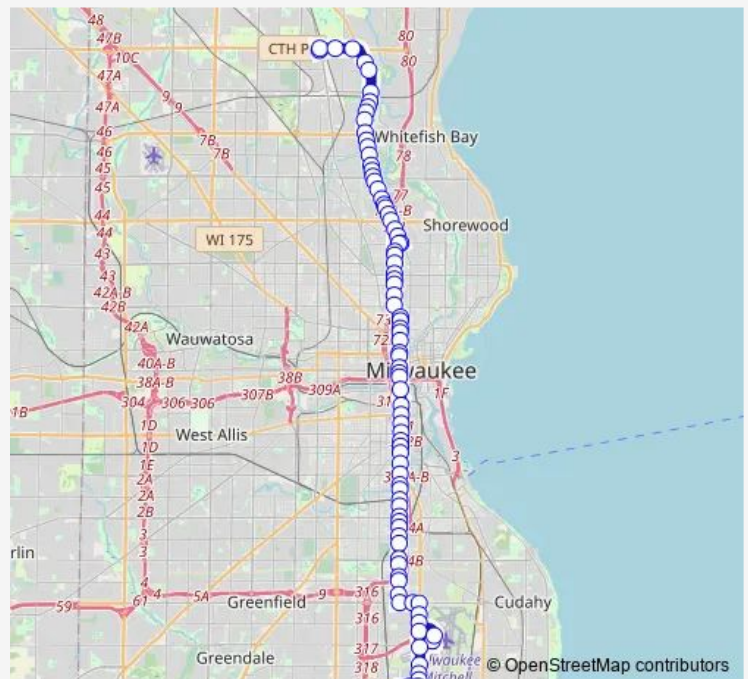

Thursday 03:32-24:00

Friday 03:32-24:00

Saturday 04:31-00:28⁺¹

Sunday 05:07-00:29⁺¹

Route info

Direction: Teutonia & Good Hope

Stops: 87

Trip Duration: 1 hour 14 min

80 — 6th Street

Green BAY & Hauser

Green BAY & Olive

Green BAY & Fiebrantz

Green BAY & Capitol

MLK & N8

MLK & N7

Green BAY & Keefe